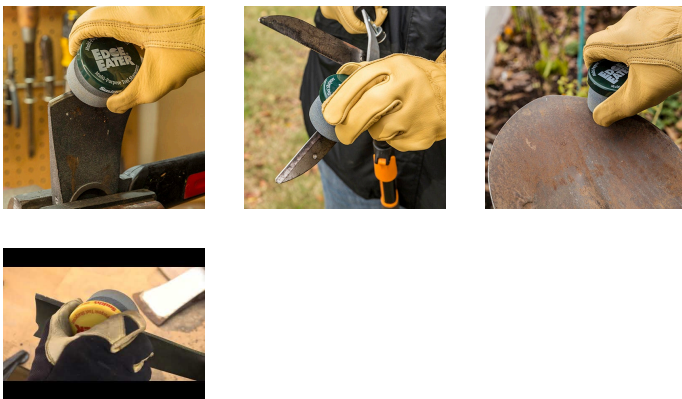

Edge Eater Tool Sharpener

RHT50910

Details

The Edge Eater multi-purpose tool sharpener is designed to hand sharpen lawn & garden hand tools, mower blades, clippers, shears, shovels, hoes, and axes. This easy-to-use and ergonomically designed stone features a Grove Grip for comfort and grip. The SharpShield Cap provides hand protection. Made in U.S.A.

- Use on Axes, Machetes, Mower Blades, Clippers, Shovels, and Hoes.
- Groove Grip for Comfort and Safety
- Stone Cap Protects Hand

Replaces

R&R Products RJ50910

Specifications

Manufacturer R&R Products

Amacron Golf & Turf