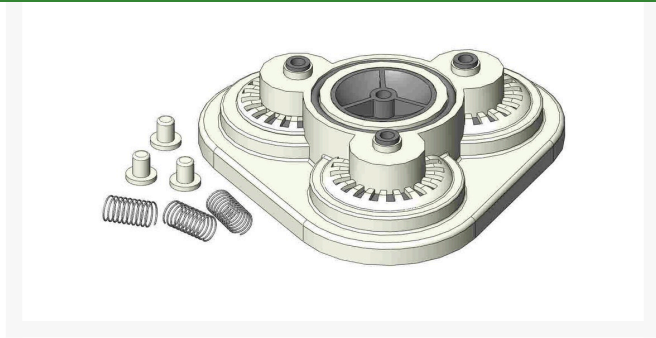

# Shurflo Bypass Valve Assembly

RHY94-391-09

## Specifications

Manufacturer	Pentair Shurflo
Manufacturer's Model No	94-391-09