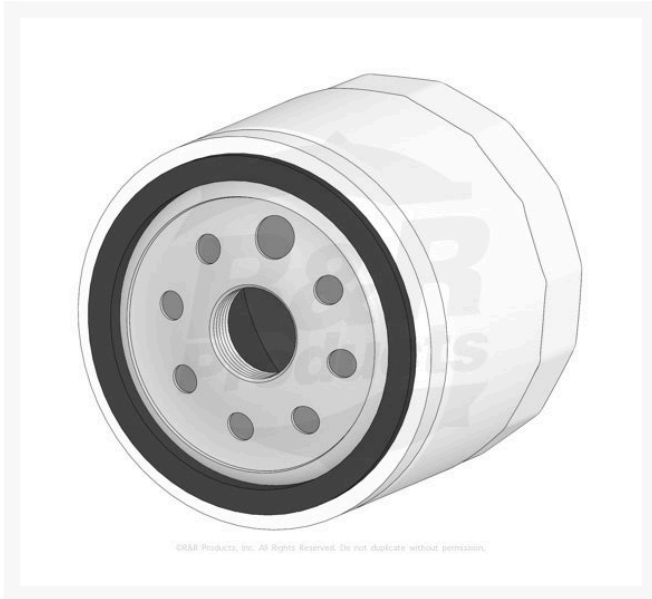

# Kohler Oil Filter

RK1205001S

## Replaces

John Deere	AM125424
R&R Products	R842502, R98020, RAM125424, RK1205001
Toro	12 050 01, 12 050 01-S, 98020