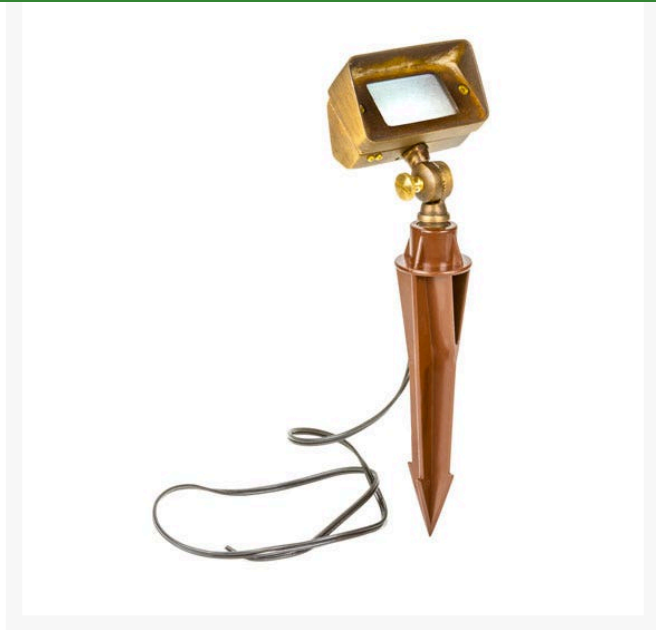

Mini Flood Light - Antique Bronze

RLV1100-AB

Details

For subtle lighting the Soft Splash Flood Light projects a wider beam than spotlights and does not overpower larger floodlights. Perfect for soft flooding of individual objects, walls and surroundings. Body Measures 4"W x 2"T x 2"D. Solid cast brass construction with 24" pigtail. Includes ground mouting stake. G4 Bulb not included.

Specifications

Manufacturer	R&R Products
Dimensions	4 x 2 x 2 in
Lamp Type	G4 12V

Amacron Golf & Turf

19 Tate Drive Kerang, 3579

+61 2 8011 1001 Toll Free: 1300 AMACRON

<https://amacron.rrproducts.com/>