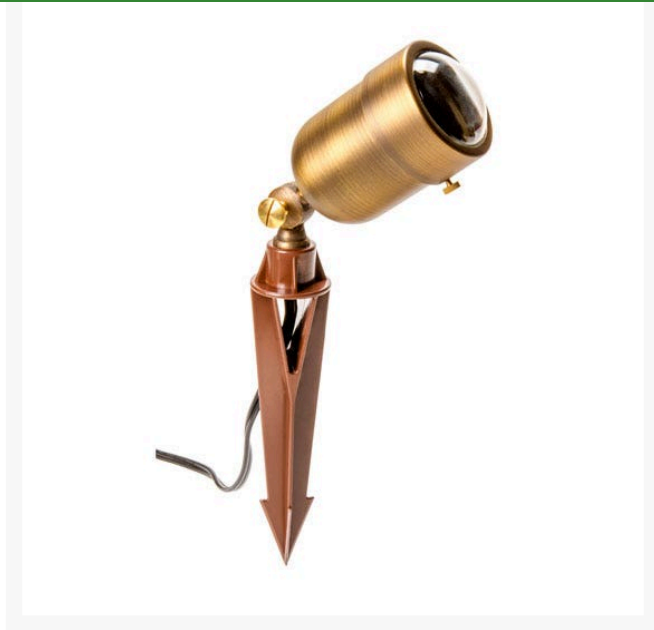

# Hefty Round Flood Light - Antique Bronze

RLV1210-AB

## Details

The Hefty Round series fixtures are constructed of heavy solid cast brass, a convex lens that will not collect water, a copper socket with silicone seals and gaskets insure longevity. Body measures 3" in diameter and 4" long. Works well with LED or halogen lamps. Includes 24" wire lead and hammer stake. MR16 Bulb not included.

- Great for uplighting application
- Heavy duty solid cast brass with convex lens
- LED or halogen low voltage bulb
- Includes 24" wire lead and hammer stake
- Bi-pin bulb not included

## Specifications

Manufacturer	R&R Products
Lamp Type	MR16 12V