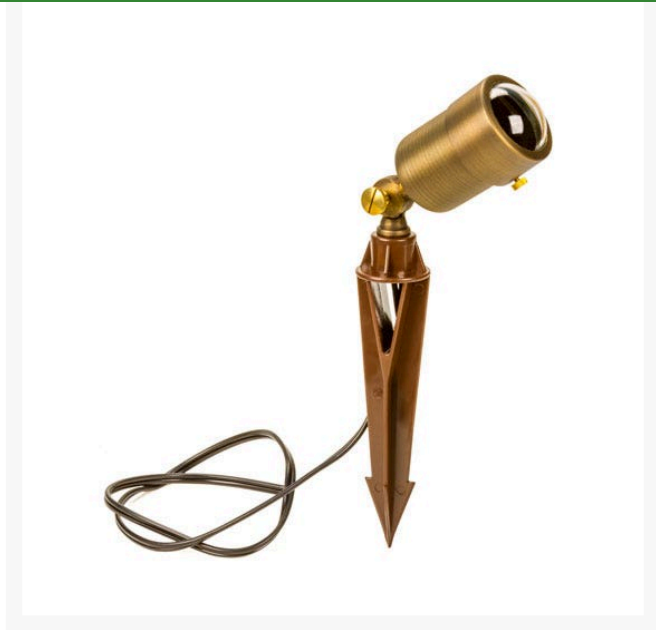

Little Hefty Round Flood Light - Antique Bronze

RLV1230-AB

Details

The Little Hefty Round fixture is constructed of heavy solid cast brass, a convex lens that will not collect water, a copper socket with silicone seals and gaskets insure longevity. Body measures 2-1/4" in diameter by 3" long. Works well with LED or halogen lamps. Includes 24" wire lead and hammer stake. MR16 Bulb not included.

- Great for uplighting application
- Heavy duty solid cast brass with convex lens
- Includes 24" wire lead and hammer stake
- LED or Halogen low voltage bulb
- Bi-pin bulb not included

Specifications

Manufacturer	R&R Products
Lamp Type	MR16 12V