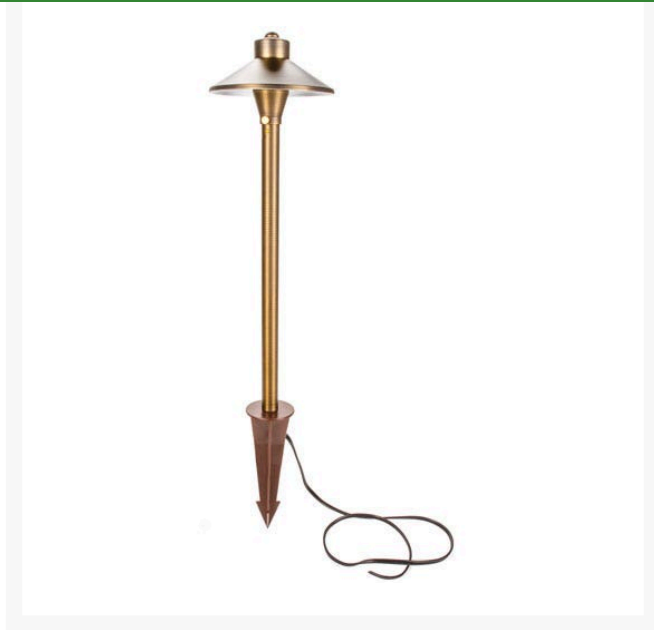

# Path Light Fixture - Step Top 18" Antique Bronze RLV1310-18-AB

## Details

Heavy weight solid cast brass fixtures look great illuminating any path or walkway. Bi pin receiver accepts both LED and Halogen low voltage bulbs. Includes 8" easy install hammer ground stake. 18" Step Top. Antique Bronze.

- Path or walkway lighting
- Heavy weight solid cast brass
- LED or Halogen low voltage bulbs
- Includes 8" easy install hammer ground stake
- Step top

## Specifications

Manufacturer	R&R Products
Height	18 in
Lamp Type	G4 12V
Shade Diameter	7 in