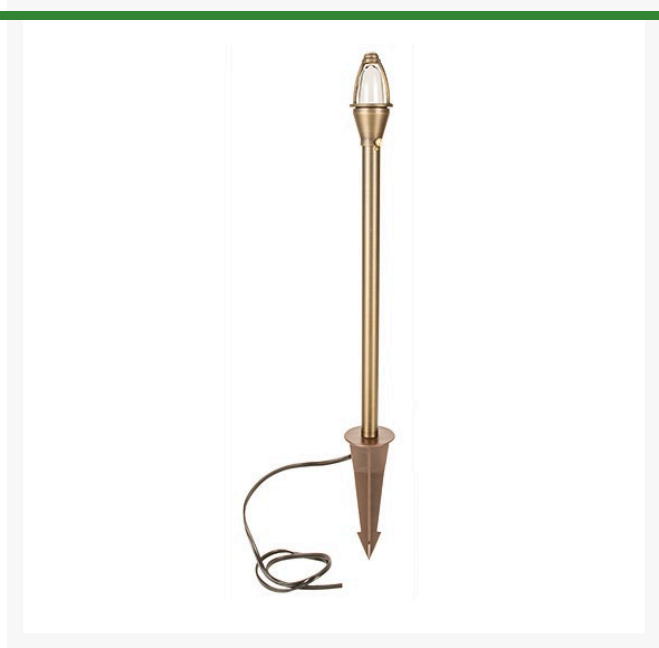

Path Light Fixture Stem - 18" Antique Bronze

RLV1318S-AB

Specifications

Manufacturer

R&R Products

Amacron Golf & Turf

19 Tate Drive Kerang, 3579

+61 2 8011 1001 Toll Free: 1300 AMACRON