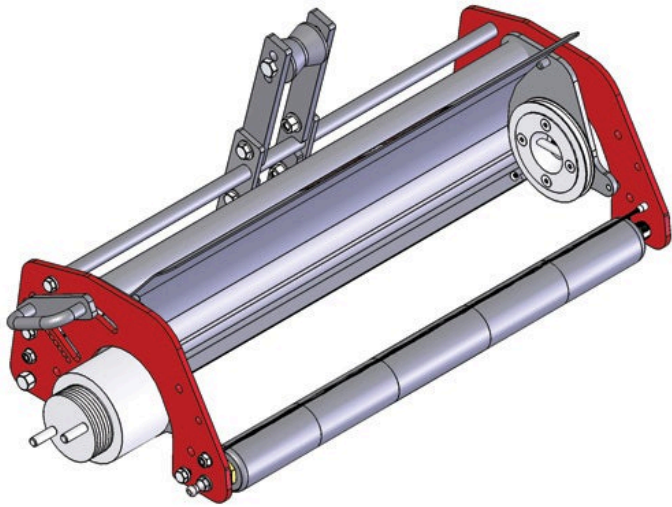

Multi-Green Chassis Assy - LH

RMG4001LH

Details

Chassis to fit Toro Greensmaster.
Complete Multi-Green chassis include frame, bearing housings, front & rear smooth roller. Multi-Green Cassette not included.

Specifications

Manufacturer R&R Products

Fits Models

R&R Products Multi-Green Units

Replacement Parts

R101327	Stud - Housing
R6040-05-250	Drive Coupling w/Pin LH
R94-9214	Nut - Splined LH Thrd .812 Long

Amacron Golf & Turf