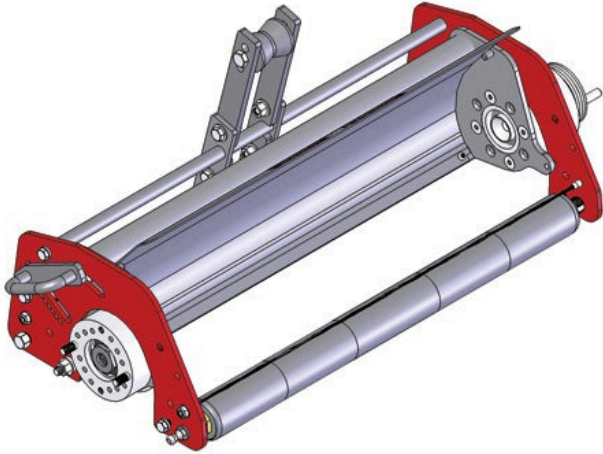

# Multi-Green Chassis Assy - RH

RMG4001RH

## Details

Chassis to fit Toro Greensmaster.  
Complete Multi-Green chassis include frame, bearing housings, front & rear smooth roller. Multi-Green Cassette not included.

## Fits Models

R&R Products Multi-Green Units