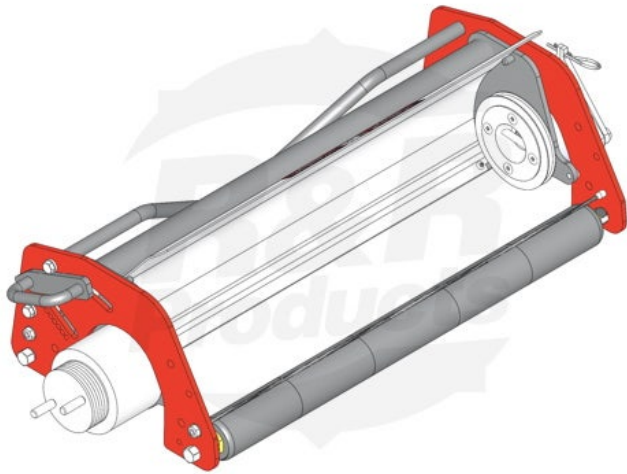

Multi-Green Chassis Assy - LH

RMG4002LH

Details

Chassis to fit Jacobsen GreensKing.
Complete Multi-Green chassis includes frame, bearing housings, front & rear smooth roller. Multi-Green Cassette not included.

Specifications

Manufacturer R&R Products

Fits Models

R&R Products Multi-Green Units

Replacement Parts

R345477	Nut - Coupling LH (RH Threads)
R6040-05-180	Drive Coupling w/Pin LH Fits GK5-6

Amacron Golf & Turf

19 Tate Drive Kerang, 3579

+61 2 8011 1001 Toll Free: 1300 AMACRON

<https://amacron.rrproducts.com/>