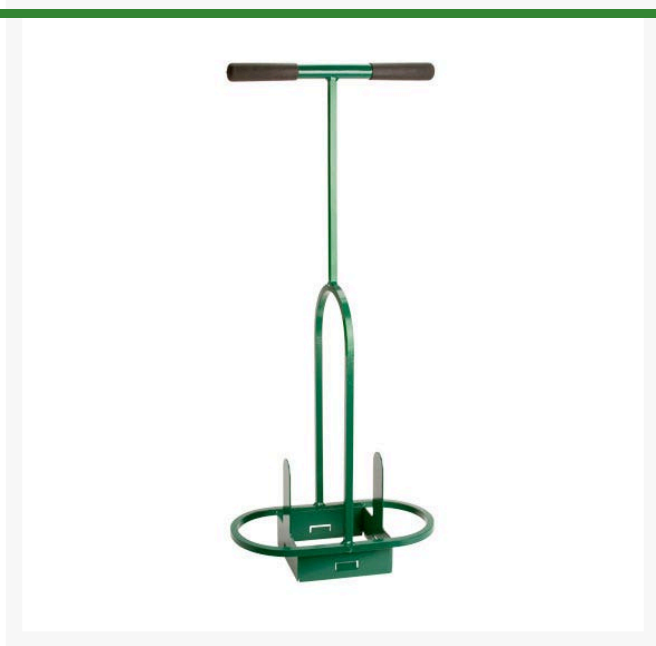

Square Turf Repairer - 6in

RP1006

Details

Easily cut and stack 6" square turf replacement plugs for repairing damaged turf areas. Plugs are uniformly cut at 2" depth. Squares allow for multiple alignment. Steel construction Powder-coated.

- 6" square turf plugs, 2" depth
- Quick return to play
- Uniform plugs align for near-seamless appearance
- Steel construction
- Powder-coated paint finish

Specifications

Manufacturer R&R Products

Replacement Parts