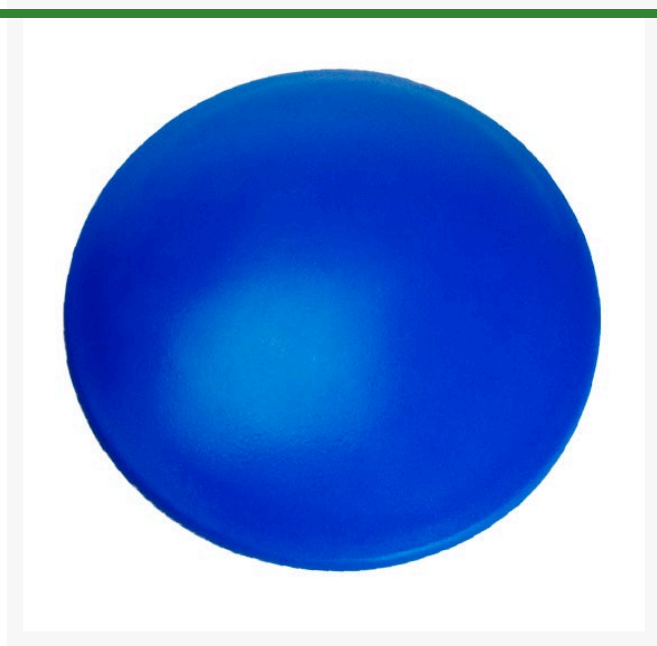

# Cart Path Marker - 4" Blue

RP347

## Details

Easy-to-see, 4" dome-shaped markers designate distance to the green when one to four are placed across the cart path. High-impact plastic adheres with epoxy. Blue.

- Highly visible and attractive
- Dome shape
- Easy to install

## Specifications

Manufacturer	R&R Products
Color	Blue
Marker Diameter	4 in
Material	High-Impact Plastic