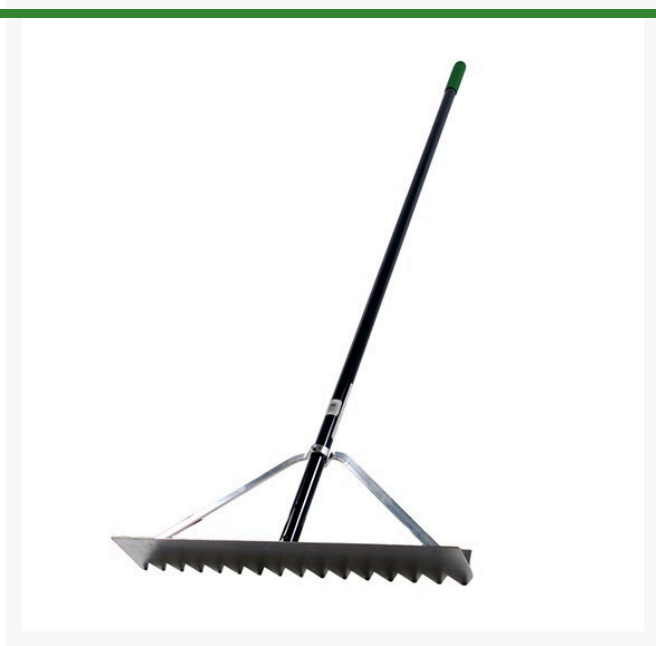

# Proturf Lute Rake, 30"

RP56929

## Details

This especially designed lightweight lute rake is engineered with an aluminum head with serrated teeth ideal for spreading gravel or grading soil. Designed with a solid aluminum plug in the head-to-handle conversion, unlike the plastic or wooden heads used in other brands. Constructed with wrap-around bracing head design and 66" powder-coated aluminum handle.

- Lightweight lute rake for spreading gravel or grading soil
- Aluminum head with serrated teeth
- Solid aluminum plug in head-to-handle conversion
- Wrap-around bracing head design for strength

## Specifications

Manufacturer	Kenyon Tools
Handle Length	66 in
Handle Material	Aluminum
Rake Head Width	30 in