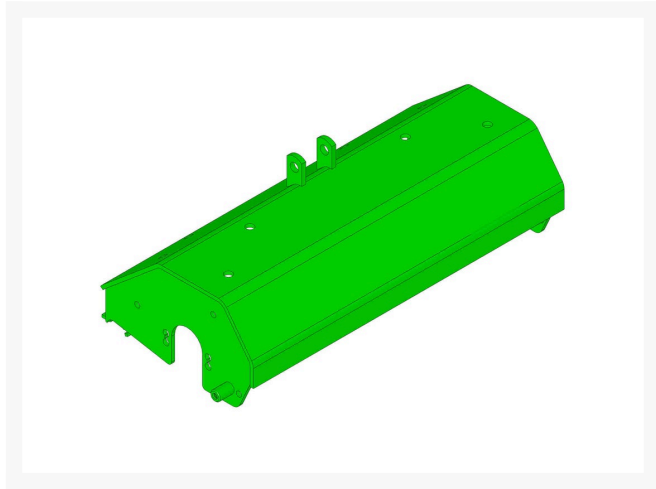

# Frame - Spiker - Green

R100-6443G

## Fits Models

R&R Products Greens Max 2200LP

R&R Products Versa-Green 1860