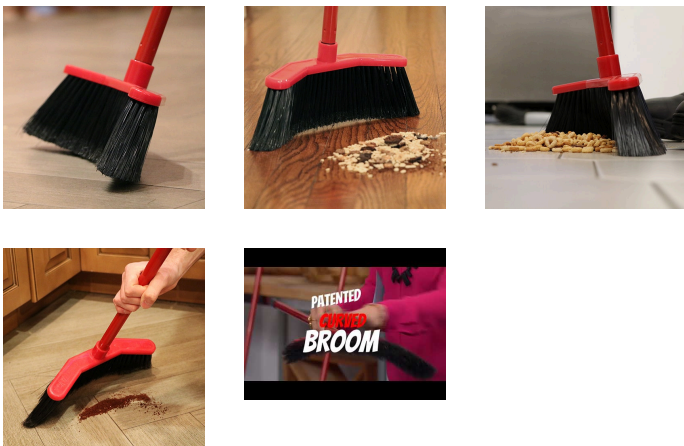

Davinci Curved Broom - 14"

RRA1006

Details

Features curved ends to funnel dirt toward the center of the broom, eliminating spills from the sides while creating a neat pile in the center. The low profile head gets under most cabinets and equipment while the flared edges sweep along walls and into corners easily. Lightweight design reduces fatigue. Available in 14" and 24" widths.

- Curved end sections funnel dirt toward the center section
- Creates a tidy pile in the center of the broom
- Low profile head tets under furniture, cabinets and equipment
- Extra-large 15" sweeping path cuts sweeping time in half
- Flared edges sweep along walls and into corners easily
- Lightweight - 2 lbs.