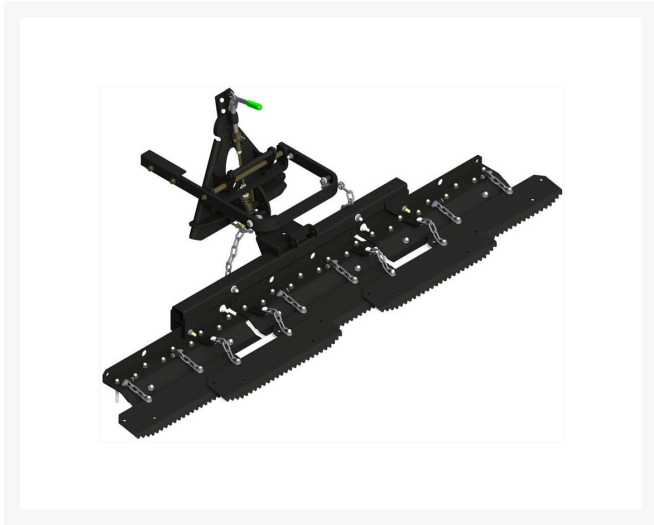

Tooth Rake with Fast Connect Hitch

R151080

Details

The Tooth Rake attachment with Fast Connect Hitch may be used in wet or dry conditions to quickly scarify, smooth and groom. 72" (193cm) width, 5 rake sections, 27 adjustable prongs.

- Used to quickly scarify, smooth, and groom in wet or dry conditions
- 5 rake sections
- 27 adjustable prongs

Replaces

R&R Products	R08751
Toro	08751

Specifications

Manufacturer	R&R Products
Application Width	72 in

Fits Models

R&R Products Sand Max 516
R&R Products Sand Max 518
R&R Products Sand Max 521LP
Toro Groundsmaster 7200
Toro Groundsmaster 7210
Toro Sand Pro 3040
Toro Sand Pro 5040

Amacron Golf & Turf

19 Tate Drive Kerang, 3579