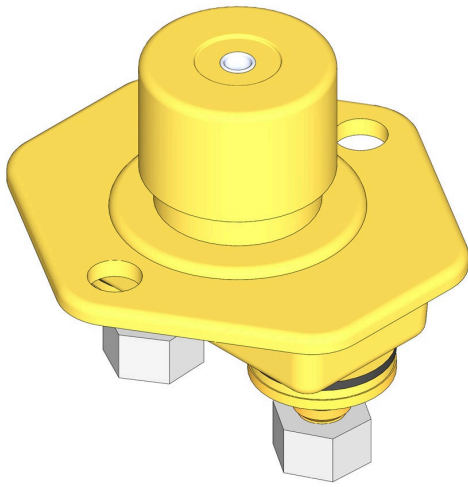

B-S Switch-Starting

RS692303

Details

Push button starter switch.

Specifications

Manufacturer

Briggs & Stratton

Amacron Golf & Turf