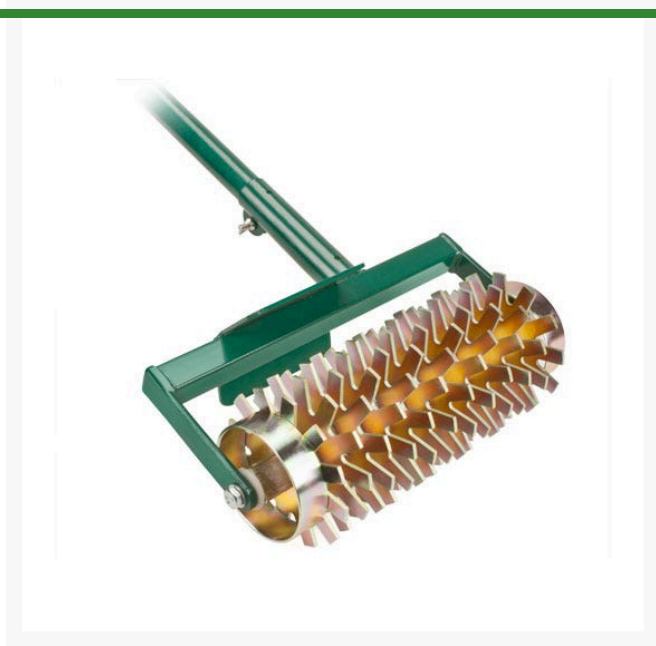

Rotary Seed Slotter

R2113

Details

Rotary tool overseeds effectively while protecting the turf surface. Its flat-bottom slot blades only penetrate 1/2" which allows more seed to germinate quickly. Moisture is absorbed better, producing stronger root growth. Less seed is wasted and less play time is lost on the course. Twelve blade slotter reel and footpad. 12" width; 12-1/2 lbs. Includes removable 6' fiberglass handle.

- Eliminates seed waste
- Protects turf surface
- Only penetrates 1/2" so more seed germinates quickly
- Moisture absorbs better
- For stronger root growth
- Less lost play time
- 12 slotter blades
- 12" wide head
- Weight 12-1/2 lbs.
- 6' fiberglass handle