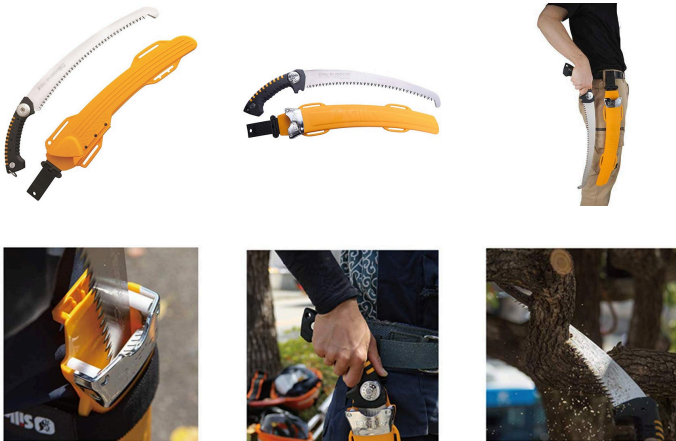

Silky Sugoi 360 Curved Blade Hand Saw

- 14-1/2in

RSK390-36

Details

The Sugoi 360, a state-of-the-art hand saw, features an ultra-fast cutting 14-1/4 inch curved blade with hook tip for greater cutting speed with less effort. The precision-ground, super-aggressive tooth pattern cuts large branches with superior sharpness, long-term durability and performance. The teeth do the work on the pull stroke as the saw cuts through vegetation at four cutting angles. Impulse-absorbing, molded-rubber handle provides superior feel and grip. 23" long in the scabbard and weighs only 1 lb 8 oz. Resharpenable blade. Includes scabbard.

- Ultra-fast cutting
- Precision-ground, super-aggressive tooth pattern
- Molded rubber handle
- 23" in. long; weighs 1 lb. 8 oz
- 14-1/4 in. curved blade
- Resharpenable blade
- Scabbard included

Specifications

Manufacturer	Silky
Blade Length	14-1/2 in
Weight (lbs)	1.5 lb

Replacement Parts

RSK391-36	Silky Sugoi Replacement Blade - 14.2in
-----------	--

Amacron Golf & Turf

19 Tate Drive Kerang, 3579

+61 2 8011 1001 Toll Free: 1300 AMACRON