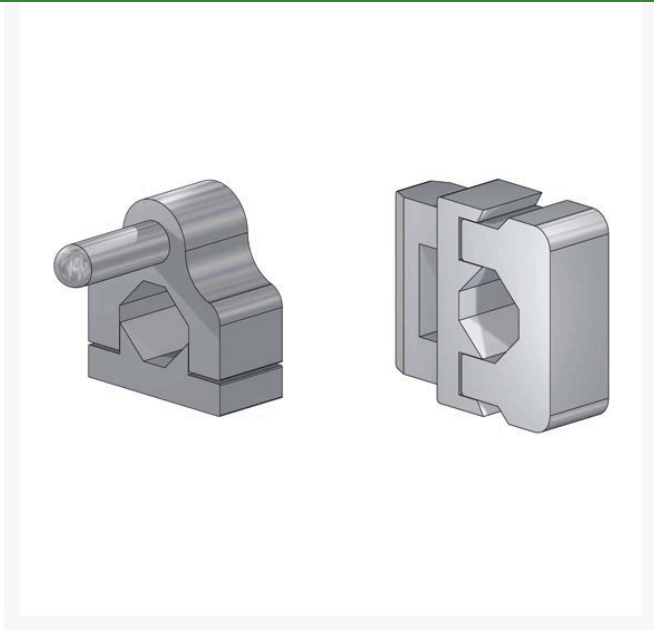

Blocks - Xtreme Mounting - Set

RT3248

Details

The addition of aluminum mounting blocks on all string trimmers, edgers and pole saws makes it easy to interchange tools to be transported on the Xtreme Trimmer Rack on trailers and utility vehicles. Purchased as a set to secure one trimmer.

- Each set secures one trimmer

Specifications

Manufacturer

Green Touch

Amacron Golf & Turf

19 Tate Drive Kerang, 3579

+61 2 8011 1001 Toll Free: 1300 AMACRON

<https://amacron.rrproducts.com/>