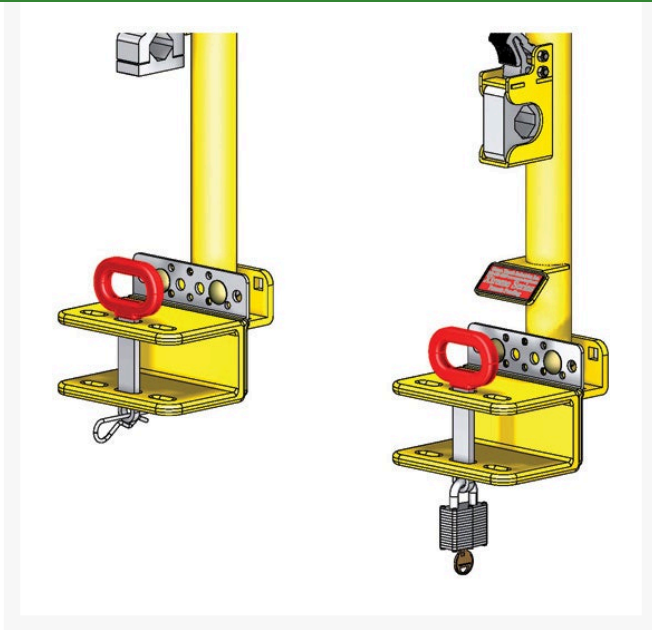

# Bracket - Extreme Pole Saw Adapter Kit

RT3250

### Details

The pole saw bracket allows you to mount one 2" pole saw to your Xtreme series trimmer rack. This bracket can be used with both open and enclosed trailer setups.

- Secures one 2" pole saw
- Fits Xtreme series trimmer rack
- Works with open or enclosed trailers