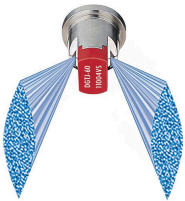

TeeJet Spray Tip - DG TwinJet - DGTJ60-11002VS - Yellow RTJDGTJ60-11002-VS

Details

The TeeJet DG TwinJet features dual 110 degree, tapered edge, flat fan spray patterns, spraying 60 degrees forward to back providing uniform coverage in broadcast spraying applications. DG TwinJet offers larger droplets and improved drift control compared to a standard TwinJet spray tip of equal capacity. The dual angled spray patterns help to better penetrate crop canopy and provide thorough leaf coverage. Made of stainless steel with VisiFlo color-coding for excellent chemical and wear resistance. Removable polymer pre-orifice. Recommended pressure range of 30-60 PSI (2-4 bar). Automatic spray alignment when used with RTJ25598-*-NYR Quick TeeJet cap and gasket, sold separately.

Specifications

Manufacturer	TeeJet
Color	Yellow

Amacron Golf & Turf

19 Tate Drive Kerang, 3579

+61 2 8011 1001 Toll Free: 1300 AMACRON

<https://amacron.rrproducts.com/>