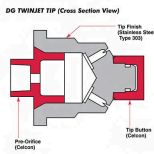

## Details

The TeeJet DG TwinJet features dual 110 degree, tapered edge, flat fan spray patterns, spraying 60 degrees forward to back providing uniform coverage in broadcast spraying applications. DG TwinJet offers larger droplets and improved drift control compared to a standard TwinJet spray tip of equal capacity. The dual angled spray patterns help to better penetrate crop canopy and provide thorough leaf coverage. Made of stainless steel with VisiFlo color-coding for excellent chemical and wear resistance. Removable polymer pre-orifice. Recommended pressure range of 30-60 PSI (2-4 bar). Automatic spray alignment when used with RTJ25598-\*-NYR Quick TeeJet cap and gasket, sold separately.