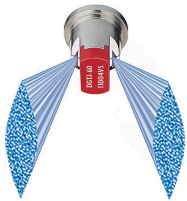

# TeeJet Spray Tip - DG TwinJet - DGTJ60-110015VS Green RTJDGTJ60-110015-VS

## Details

The TeeJet DG TwinJet features dual 110 degree, tapered edge, flat fan spray patterns, spraying 60 degrees forward to back providing uniform coverage in broadcast spraying applications. DG TwinJet offers larger droplets and improved drift control compared to a standard TwinJet spray tip of equal capacity. The dual angled spray patterns help to better penetrate crop canopy and provide thorough leaf coverage. Made of stainless steel with VisiFlo color-coding for excellent chemical and wear resistance. Removable polymer pre-orifice. Recommended pressure range of 30-60 PSI (2-4 bar). Automatic spray alignment when used with RTJ25598-\*-NYR Quick TeeJet cap and gasket, sold separately.