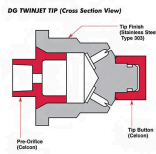

## Details

The TeeJet DG TwinJet features dual 110 degree, tapered edge, flat fan spray patterns, spraying 60 degrees forward to back providing uniform coverage in broadcast spraying applications. DG TwinJet offers larger droplets and improved drift control compared to a standard TwinJet spray tip of equal capacity. The dual angled spray patterns help to better penetrate crop canopy and provide thorough leaf coverage. Made of stainless steel with VisiFlo color-coding for excellent chemical and wear resistance. Removable polymer pre-orifice. Recommended pressure range of 30-60 PSI (2-4 bar). Automatic spray alignment when used with RTJ25598-\* -NYR Quick TeeJet cap and gasket, sold separately.