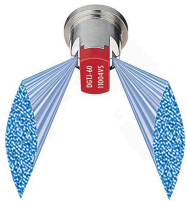

# TeeJet Spray Tip - DG TwinJet - DGTJ60-11003VS - Blue RTJDGTJ60-11003-VS

## Details

The TeeJet DG TwinJet features dual 110 degree, tapered edge, flat fan spray patterns, spraying 60 degrees forward to back providing uniform coverage in broadcast spraying applications. DG TwinJet offers larger droplets and improved drift control compared to a standard TwinJet spray tip of equal capacity. The dual angled spray patterns help to better penetrate crop canopy and provide thorough leaf coverage. Made of stainless steel with VisiFlo color-coding for excellent chemical and wear resistance. Removable polymer pre-orifice. Recommended pressure range of 30-60 PSI (2-4 bar). Automatic spray alignment when used with RTJ25598-\* -NYR Quick TeeJet cap and gasket, sold separately.

## Replaces

R&R Products

RTJDGTJ60-11003VS