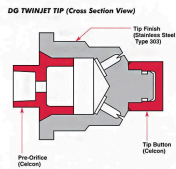

TeeJet Spray Tip - DG TwinJet - DGTJ60-11004VS - Red RTJDGTJ60-11004-VS

Details

The TeeJet DG TwinJet features dual 110 degree, tapered edge, flat fan spray patterns, spraying 60 degrees forward to back providing uniform coverage in broadcast spraying applications. DG TwinJet offers larger droplets and improved drift control compared to a standard TwinJet spray tip of equal capacity. The dual angled spray patterns help to better penetrate crop canopy and provide thorough leaf coverage. Made of stainless steel with VisiFlo color-coding for excellent chemical and wear resistance. Removable polymer pre-orifice. Recommended pressure range of 30-60 PSI (2-4 bar). Automatic spray alignment when used with RTJ25598-*-NYR Quick TeeJet cap and gasket, sold separately.