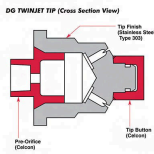

TeeJet Spray Tip - DG TwinJet - DGTJ60-11006VS - White RTJDGTJ60-11008-VS

Details

The TeeJet DG TwinJet features dual 110 degree, tapered edge, flat fan spray patterns, spraying 60 degrees forward to back providing uniform coverage in broadcast spraying applications. DG TwinJet offers larger droplets and improved drift control compared to a standard TwinJet spray tip of equal capacity. The dual angled spray patterns help to better penetrate crop canopy and provide thorough leaf coverage. Made of stainless steel with VisiFlo color-coding for excellent chemical and wear resistance. Removable polymer pre-orifice. Recommended pressure range of 30-60 PSI (2-4 bar). Automatic spray alignment when used with RTJ25598-*-NYR Quick TeeJet cap and gasket, sold separately.