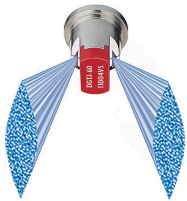

TeeJet Spray Tip - DG TwinJet - DGTJ60-11006VS - Grey RTJDGTJ60-11006-VS

Details

The TeeJet DG TwinJet features dual 110 degree, tapered edge, flat fan spray patterns, spraying 60 degrees forward to back providing uniform coverage in broadcast spraying applications. DG TwinJet offers larger droplets and improved drift control compared to a standard TwinJet spray tip of equal capacity. The dual angled spray patterns help to better penetrate crop canopy and provide thorough leaf coverage. Made of stainless steel with VisiFlo color-coding for excellent chemical and wear resistance. Removable polymer pre-orifice. Recommended pressure range of 30-60 PSI (2-4 bar). Automatic spray alignment when used with RTJ25598-*-NYR Quick TeeJet cap and gasket, sold separately.

Specifications

Manufacturer	TeeJet
Color	Gray

Amacron Golf & Turf

19 Tate Drive Kerang, 3579

+61 2 8011 1001 Toll Free: 1300 AMACRON

<https://amacron.rrproducts.com/>