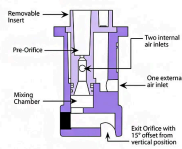

## Details

The Turbo TeeJet Induction flat spray tips feature 110 degree wide angle, air induction, tapered flat spray tip pattern. Based on the removable, patented outlet orifice design of the original Turbo TeeJet nozzle. The orifice design provides large round passages to minimize plugging. Depending on the chemical, the nozzle produces large air-filled drops through a Venturi air aspirator resulting in less drift. Acetal polymer construction for excellent chemical and wear resistance. Compact size to prevent tip damage. Ideal with automatic sprayer controllers. Wide open pressure range 15-100 PSI (1-7 bar). Automatic alignment when used with RTJ25598-\*-NYR Quick TeeJet cap and gasket, sold separately.

- 110 degree wide angle, air induction, tapered flat spray tip pattern based on the patented outlet orifice design of the original Turbo TeeJet nozzle.
- Provides excellent drift control and produces less than 2% of driftable fines
- Patented orifice design provides large, round passages to minimize plugging and improved wear life
- Depending on the chemical, produces large air-filled droplets through a Venturi air aspirator resulting in less drift.
- Compact size to prevent tip damage
- Removable pre-orifice.
- Available in nine VisiFlo Polymer (VP) capacities
- Automatic spray alignment with Quick TeeJet cap and gasket 115835A-\*- CELR (015-06), or 114502A (08-10). The 115835A exclusive cap allows for straight through assembly, no need to rotate 90 to insert into the cap. Reference page 118 for more caps inform