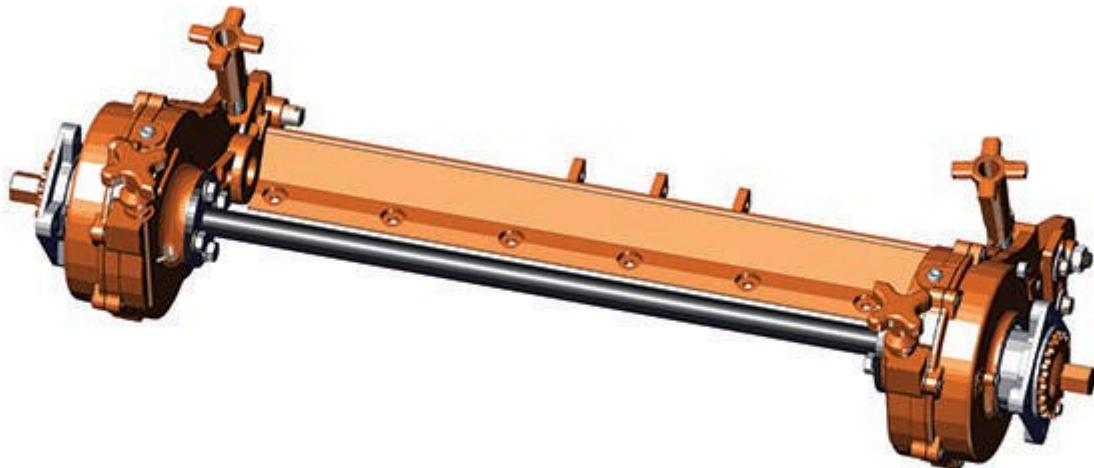

## Replaces Jacobsen Blitzer Parts

*Cutting Unit*

*Complete Cutting Unit*

All original equipment manufacturers names and part numbers are used for identification purposes only, and we are in no way implying that our products are original equipment parts. Prices subject to change without notice.

# Replaces Jacobsen Blitzer Parts

Cutting Unit

Complete Cutting Unit

Item R&R  
No Part No.

OEM  
Part No.

Description

Qty  
Req

Order  
Quantity

## Standard Cutting Unit

1	<b>R101204</b>		Complete Standard Cutting Unit	0
---	----------------	--	--------------------------------	---

*Tech Note: R&R Cutting Units Complete with: R502673 5 Blade Reel, R101250 Single Lip Bedknife, R500238 Skid With Pin & R70097 20" Semi-Pneumatic Wheels:*