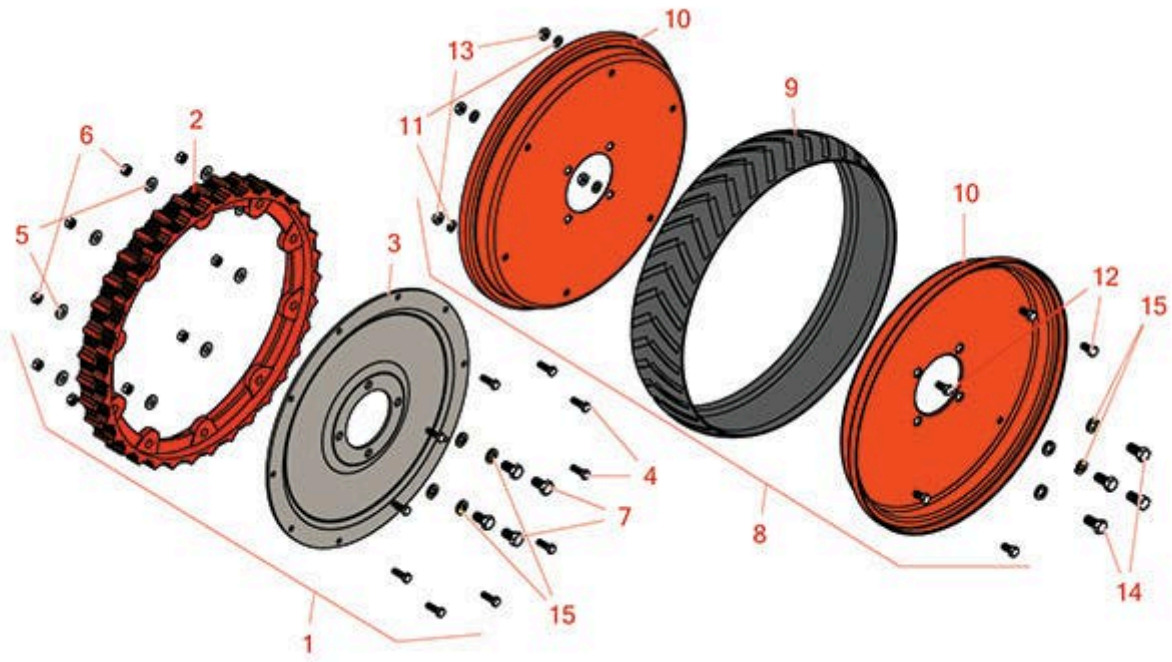

Replaces Jacobsen Blitzer Parts

Cutting Unit
Tires & Wheels

All original equipment manufacturers names and part numbers are used for identification purposes only, and we are in no way implying that our products are original equipment parts. Prices subject to change without notice.

Replaces Jacobsen Blitzer Parts

Cutting Unit
Tires & Wheels

Item No	R&R Part No.	OEM Part No.	Description	Qty Req	Order Quantity
Steel Wheels					
1	R101425		Wheel - 18 w/ Disc Assy (2 Ea)	1	
2	R203987	203987	Wheel - 18 Rim 18 O.D.	2	
3	R315938	315938	Disc - 18 Wheel	2	
4	R400226	400226	Bolt - Hex HD 5/16-24 x 1	20	
5	R310266	310266, 452004, 452006, 452008	Washer - Flat 5/16 USS	20	
6	R444754	444754	Locknut - 5/16-24 Center	20	
7	R400436	400436	Bolt - Hex HD 1/2-20 x 7/8	8	
Semi-Pneumatic Wheels					
8	R70097	70097	Wheel Assy - 4x20 (2 Ea) 20 O.D.	1	
9	R316482	316482	Tire - 4x20 Semi Pneumatic 20 in OD	2	
10	R336054	336054	Disc - Half 4x20 - 17 O.D.	4	
11	R3254-6	3254-6, 446140, 446142	Washer - Lock 3/8	12	
12	R400258	400258	Bolt - Hex HD 3/8-16 x 3/4	12	
13	R443110	306562, 443110, 444762	Nut - 3/8-16 Hex	12	
14	R400438	400438	Bolt - Hex HD 1/2-20 x 1	8	
15	R446154	446152, 446154	Washer - Lock 1/2	8	