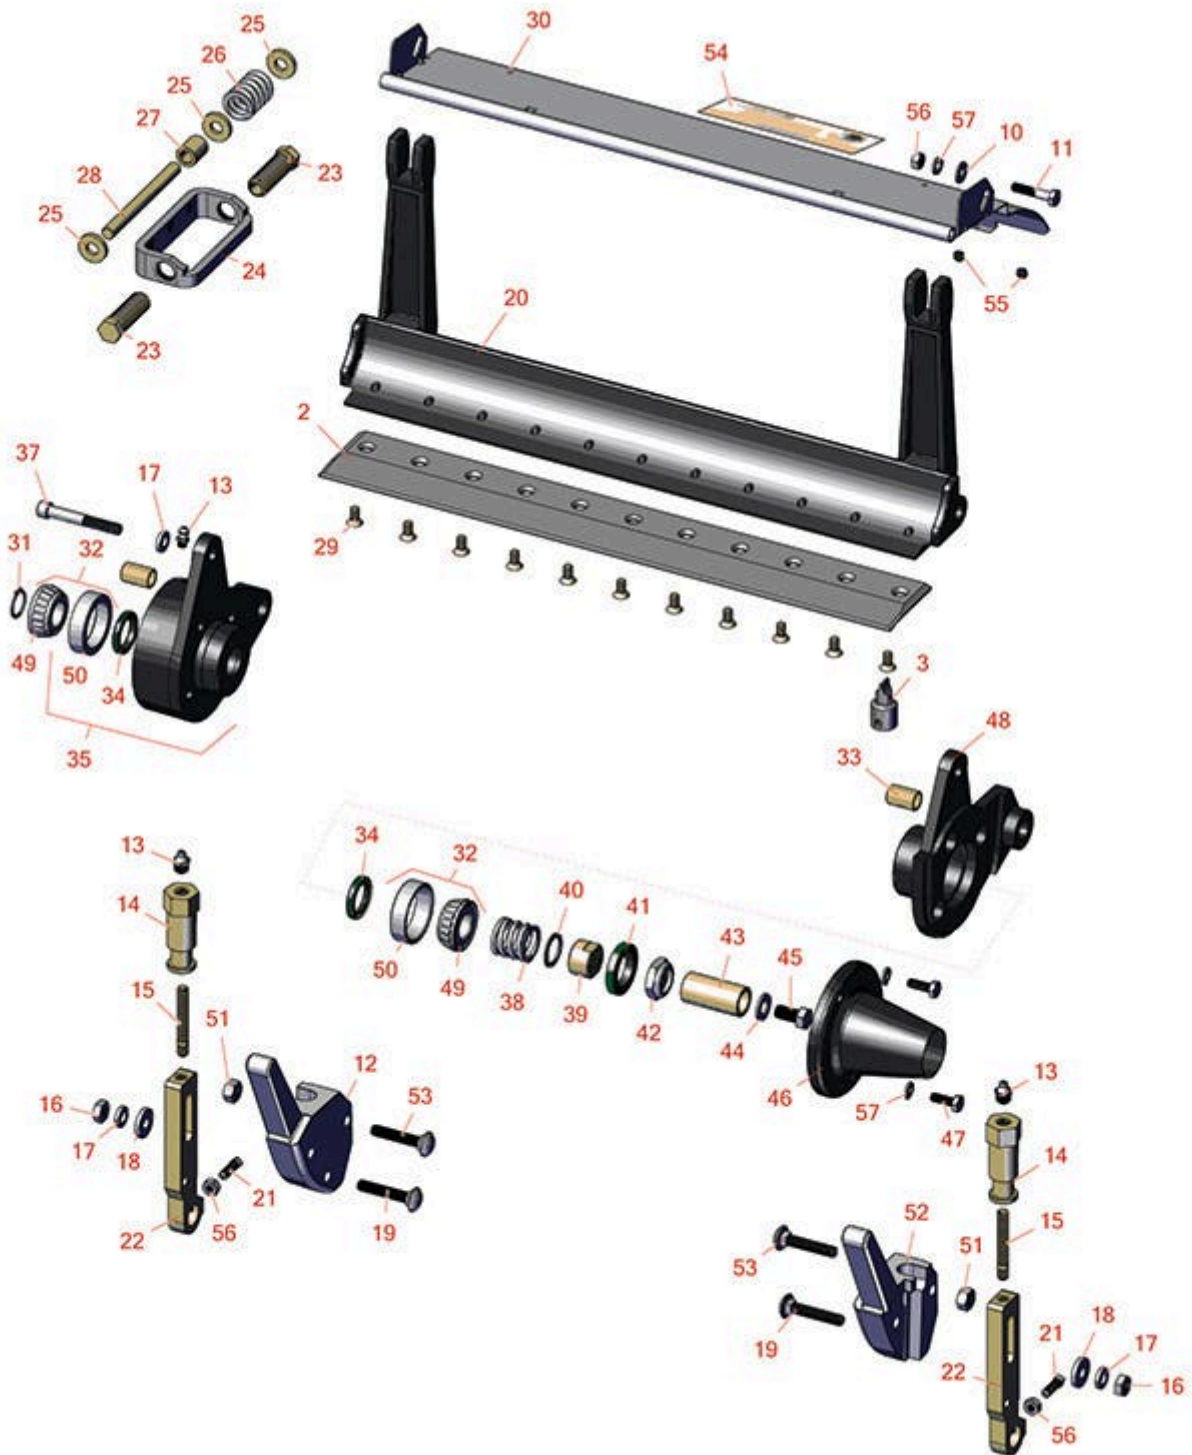

Replaces Jacobsen Eclipse 118 Parts

Cutting Unit
Reel & Bedknife

All original equipment manufacturers names and part numbers are used for identification purposes only, and we are in no way implying that our products are original equipment parts. Prices subject to change without notice.

Replaces Jacobsen Eclipse 118 Parts

Cutting Unit
Reel & Bedknife

Item No	R&R Part No.	OEM Part No.	Description	Qty Req	Order Quantity
---------	--------------	--------------	-------------	---------	----------------

Replaces Jacobsen Eclipse 118 Parts

Cutting Unit
Reel & Bedknife

Item No	R&R Part No.	OEM Part No.	Description	Qty Req	Order Quantity
20	R5000102	5000102	Bed Bar - 18 in	1	
21	R352737	352737	Screw - Set 1/4 x 7/8 Sq Head	2	
22	R2000072	2000072, 471219	Bracket - Roller	2	
23	R366726	366726	Bolt - Special - Bed Knife Adj.	4	
24	R3001600	3001600, 412017	Block - Bedknife Adjusting	2	
25	R366653	366653	Spacer	6	
26	R366709	366709	Spring	2	
27	R367512	367512	Spacer - Bedknife Adj	2	
28	R366727	352437, 366727	Rod - Bedknife Block	2	
29	R101272	101272, 3009138, 402578, 800813	Screw - Bedknife 1/4-20 x 1/2	11	
30	R5003184	5003184	Grass Shield - 18 in	1	
31	R458013	458013	Ring - Retaining	1	
32	R500534	500534, R500534	Bearing - with Cup	1	
33	R545940	2500759, 545940	Bushing	1	
34	R366650	366650	Seal	1	
35	R1000447	1000447	Bearing Housing - RH	1	
<i>Tech Note: Includes R545940, R366650, R254-79 & R302-5:</i>					
37	R4105360	4105360	Bolt - Soc HD Cap 5/16-18 x 2-1/4	3	