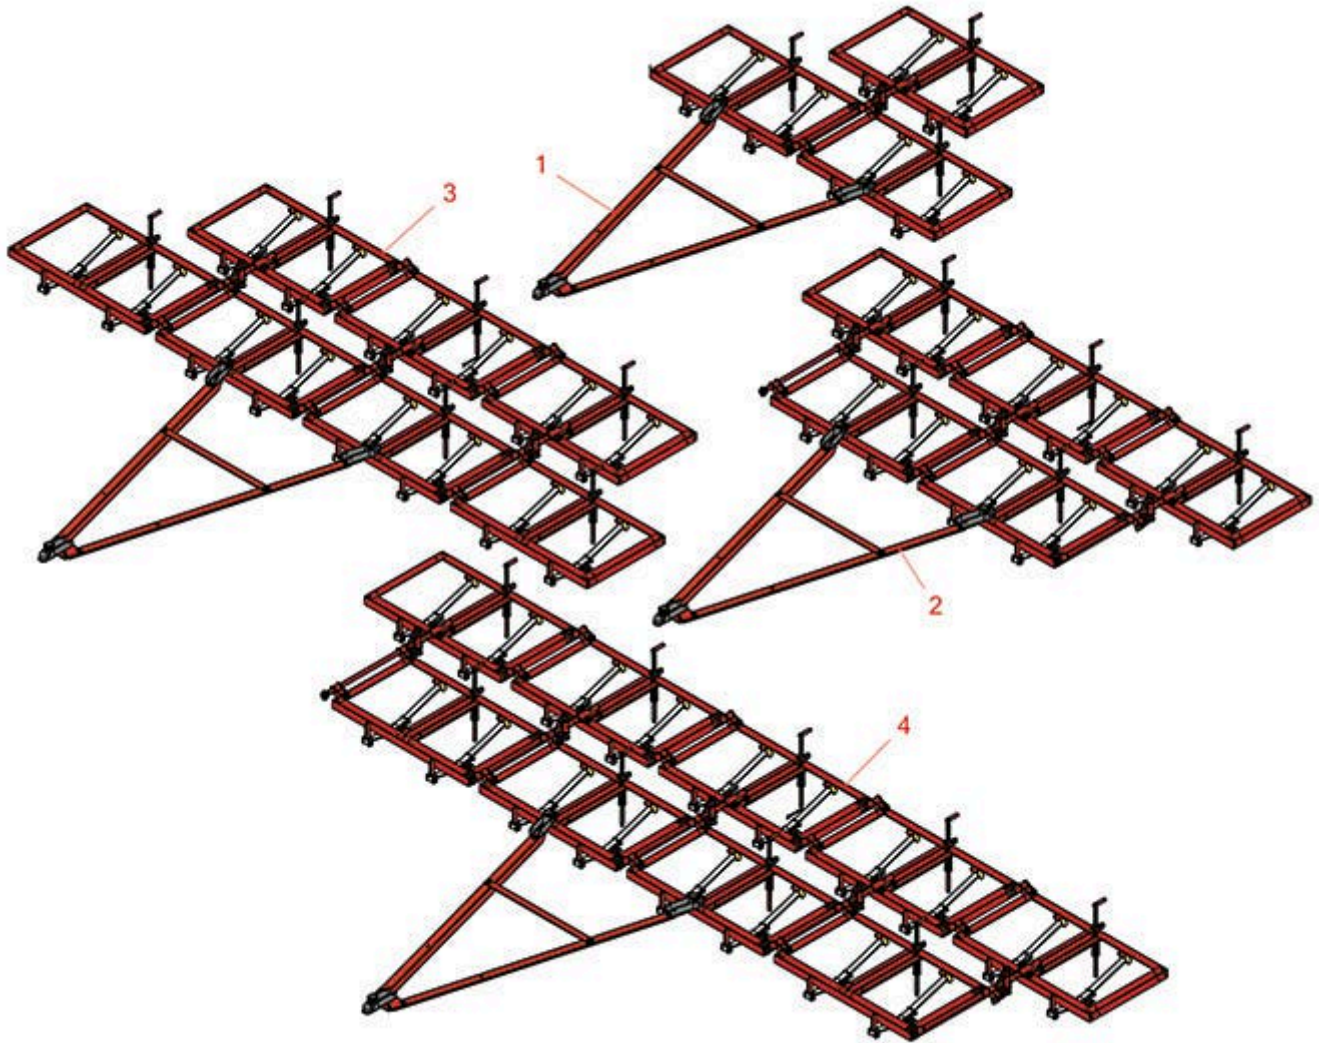

# Replaces Jacobsen Blitzer Parts

*Pull Frames*

*Complete Pull Frames*

All original equipment manufacturers names and part numbers are used for identification purposes only, and we are in no way implying that our products are original equipment parts. Prices subject to change without notice.

# Replaces Jacobsen Blitzer Parts

Pull Frames

Complete Pull Frames

Item No	R&R Part No.	OEM Part No.	Description	Qty Req	Order Quantity
---------	--------------	--------------	-------------	---------	----------------

## Complete Frame Assemblies

1	<b>R73410</b>	73410	Frame - 3 Gang Assy Fits Blitzer	0	
<i>Tech Note: Includes: 1 ea. R73403 &amp; 3 ea. R73411:</i>					
2	<b>R73420</b>	73420	Frame - 5 Gang Assy Fits Blitzer	0	
<i>Tech Note: Includes: 1ea. R73403 &amp; 5 ea. R73411:</i>					
3	<b>R73430</b>	73430	Frame - 7 Gang Assy Fits Blitzer	0	
<i>Tech Note: Includes: 1 ea. R73404 &amp; 7 ea. R73411:</i>					
4	<b>R73440</b>	73440	Frame - 9 Gang Assy Fits Blitzer	0	
<i>Tech Note: Includes: 1 ea. R73404 &amp; 9 ea. R73411:</i>					