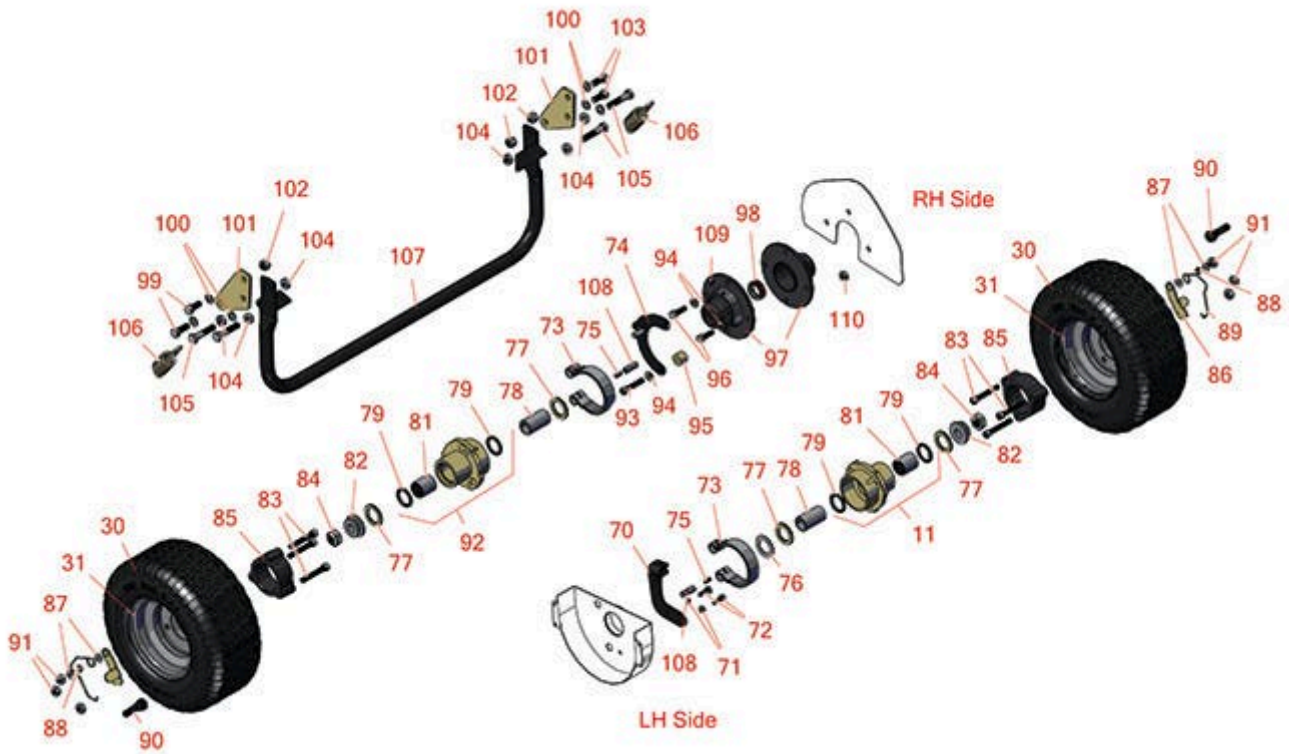

Replaces Jacobsen Eclipse 122F Parts

Traction Unit

Traction Unit

All original equipment manufacturers names and part numbers are used for identification purposes only, and we are in no way implying that our products are original equipment parts. Prices subject to change without notice.

Replaces Jacobsen Eclipse 122F Parts

Traction Unit

Traction Unit

Item No	R&R Part No.	OEM Part No.	Description	Qty Req	Order Quantity

Tires

30	RCT5110101	554847	Tire - 11x4.00-5 Nhs (2 Ply) Carlisle Turf Saver	2	
31	R5002905	5002905	Wheel Assy - 3x5	2	

Other Parts Available

70	R164063	164063	Bracket - Brake Mounting LH	1	
71	R3253-3	3253-3, 446128, 446130	Washer - Lock 1/4	2	
72	R321-4	321-4, 400108	Bolt - Hex HD 1/4-20 x 3/4	2	
73	R164056	164056	Band - Brake	2	
74	R132663	132663	Bracket - Brake Mounting RH	1	
75	R415513	415513	Screw - Set 1/4-20 x 1/2 Cup Pt	2	
76	R361451	361451	Flat Washer 1 x 1-1/2 Hardened Thrust	1	
77	R366697	366697	Spacer - Bronze Thrust	4	
78	R366717	366717	Clutch Sleeve - Wheel	2	
79	R366705	366705	Seal - Grease	4	
80	R1000477	1000477	Hub Assy - LH	1	
<i>Tech Note: Includes R338766 & R366705:</i>					
81	R338766	338766	Bearing - Clutch Differential Shaft	2	
82	R366718	366716, 366718	Latching Collar - Wheel	2	
83	R434049	434049	Bolt - Soc HD Cap 5/16-18 x 2	6	

All original equipment manufacturers names and part numbers are used for identification purposes only, and we are in no way implying that our products are original equipment parts. Prices subject to change without notice.