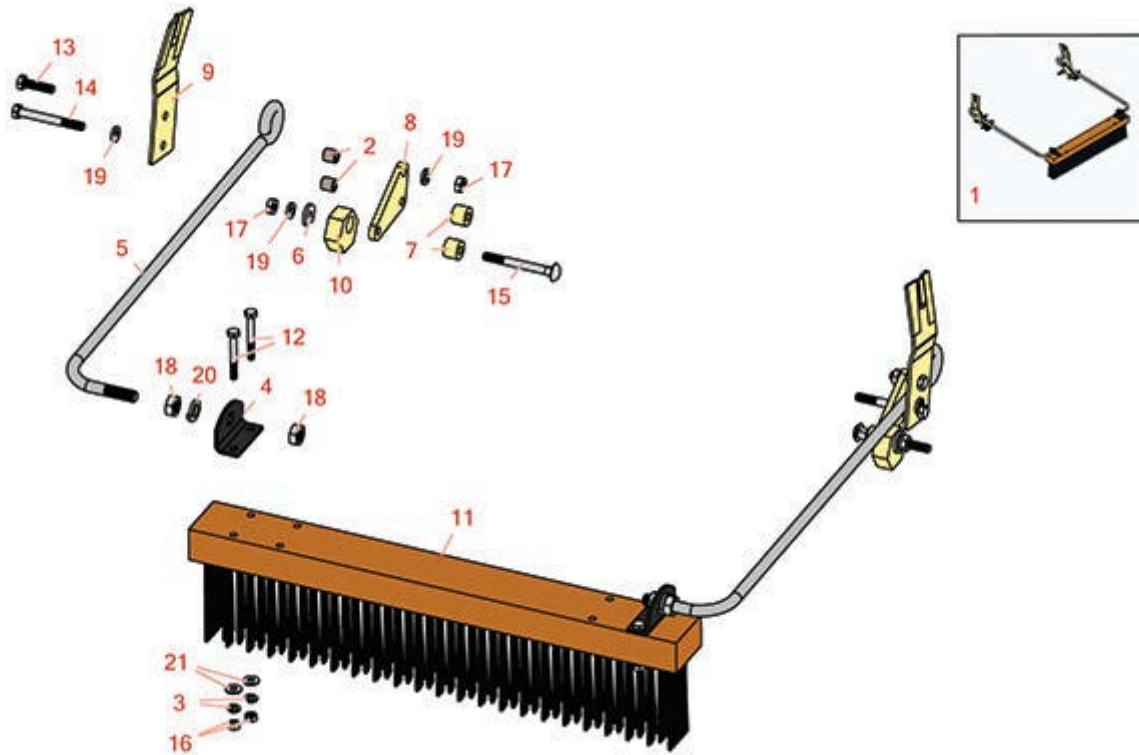

Replaces Jacobsen Greens King 422

Parts

Cutting Unit
Brush Kit

All original equipment manufacturers names and part numbers are used for identification purposes only, and we are in no way implying that our products are original equipment parts. Prices subject to change without notice.

Replaces Jacobsen Greens King 422

Parts

Cutting Unit
Brush Kit

Item No	R&R Part No.	OEM Part No.	Description	Qty Req	Order Quantity
Complete Brush Kit					
1	R68611	68611	Push Brush Attachment - 22 in	1	
Other Parts Available					
2	R3000441	3000441	Spacer	4	
3	R3253-3	3253-3, 446128, 446130	Washer - Lock 1/4	4	
4	R351667	351667	Plate - Mounting	2	
5	R351668	351668	Rod - Brush Mounting	2	
6	R364441	364441, 366641	Washer - Flat 5/16x7/8	2	
7	R366737	366737	Spacer - Wheel	4	
8	R367569	367569	Plate - Mounting	2	
9	R367591	367591	Spring Plate - Brush	2	
10	R367613	367613	Cam - Brush	2	
11	R391235	391235	Brush - 18/22 in Nylon Push	1	
12	R400120	400120	Bolt - Hex HD 1/4-20 x 2	4	
13	R400190	352737, 400190	Bolt - Hex HD 5/16-18 x 1-1/4 GR5	2	
14	R400216	400216	Bolt - Hex HD 5/16-18 x 2-3/4	2	
15	R441687	441687	Bolt - Carriage 5/16-18 x 3	2	
16	R443102	443102	Nut - 1/4-20 Yellow Zinc	4	
17	R443106	443106	Nut - 5/16-18 Y/Zinc Plated	4	
18	R443118	443118	Nut - 1/2-13 Zinc	4	

Replaces Jacobsen Greens King 422

Parts

*Cutting Unit
Brush Kit*

Item No	R&R Part No.	OEM Part No.	Description	Qty Req	Order Quantity
19	R446136	446134, 446136	Washer - Lock 5/16 Zinc	6	
20	R446154	446152, 446154	Washer - Lock 1/2	2	
21	R453023	453023	Washer - Flat 1/4	4	