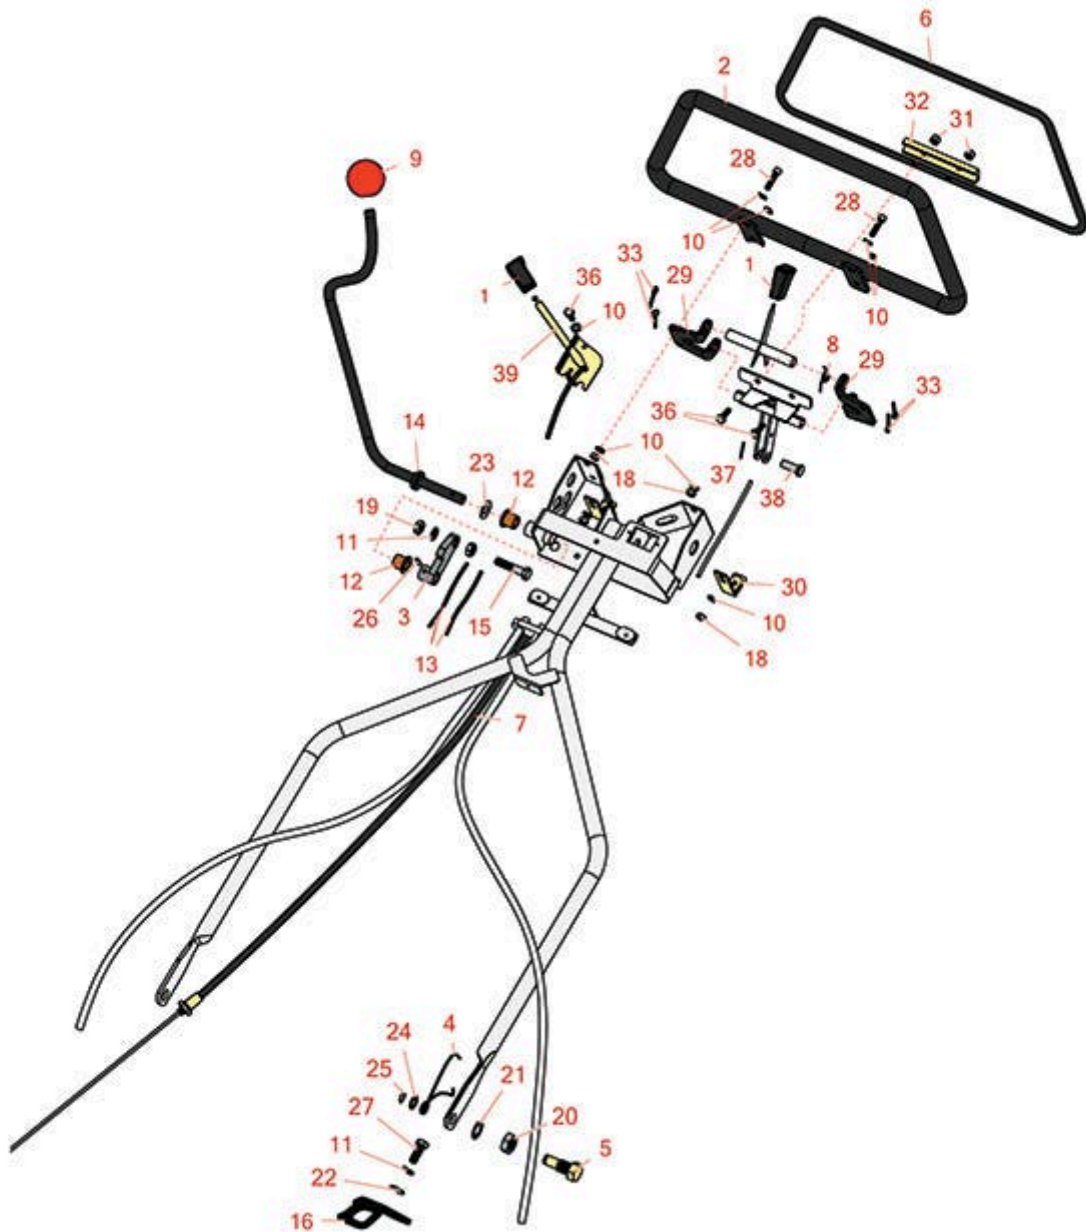

Replaces Jacobsen Greens King 422

Parts

Traction Unit
Handle

All original equipment manufacturers names and part numbers are used for identification purposes only, and we are in no way implying that our products are original equipment parts. Prices subject to change without notice.

Replaces Jacobsen Greens King 422

Parts

*Traction Unit
Handle*

Item No	R&R Part No.	OEM Part No.	Description	Qty Req	Order Quantity
1	R366768	366768	Knob - Black Rubber	2	
2	R1001250	1001250	Handle Loop	1	
3	R2000067	2000067	Lever - Brake Clutch	1	
4	R2809900	2809900	Spring - LH Torsion	1	
4	R2809901	2809901	Spring - RH Torsion	1	
5	R2811559	2811559	Bolt - Handle Mounting	2	
6	R3002179	3002179	Handle Loop	1	
7	R3002477	3002477	Cable - Clutch	1	
8	R3002480	3002480	Torsion Spring - Handle Latch	1	
9	R101551	3002001	Knob - Threaded Brake Handle	1	
10	R3253-3	3253-3, 446128, 446130	Washer - Lock 1/4	4	
11	R3254-6	3254-6, 446140, 446142	Washer - Lock 3/8	3	
12	R366708	366708	Bearing - Flanged	2	
13	R101563		Cable - Brake	2	
13	R366741	366741	Cable - Brake	2	
14	R101550	1000634	Handle - Brake - Threaded	1	
15	R400268	400268	Bolt - Hex HD 3/8-16 x 1-3/4	1	
16	R4115960	4115960	Stop - LH Handle	1	
16	R4115961	4115961	Stop - RH Handle	1	

All original equipment manufacturers names and part numbers are used for identification purposes only, and we are in no way implying that our products are original equipment parts. Prices subject to change without notice.