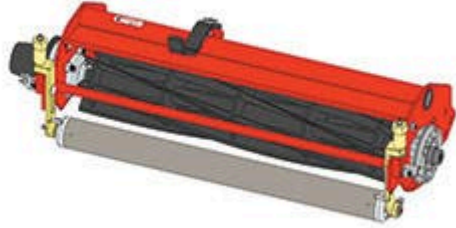

Replaces Jacobsen Greens King V & VI

Parts

Cutting Unit

Complete Cutting Unit

All original equipment manufacturers names and part numbers are used for identification purposes only, and we are in no way implying that our products are original equipment parts. Prices subject to change without notice.

Replaces Jacobsen Greens King V & VI

Parts

Cutting Unit

Complete Cutting Unit

Item No	R&R Part No.	OEM Part No.	Description	Qty Req	Order Quantity
---------	--------------	--------------	-------------	---------	----------------