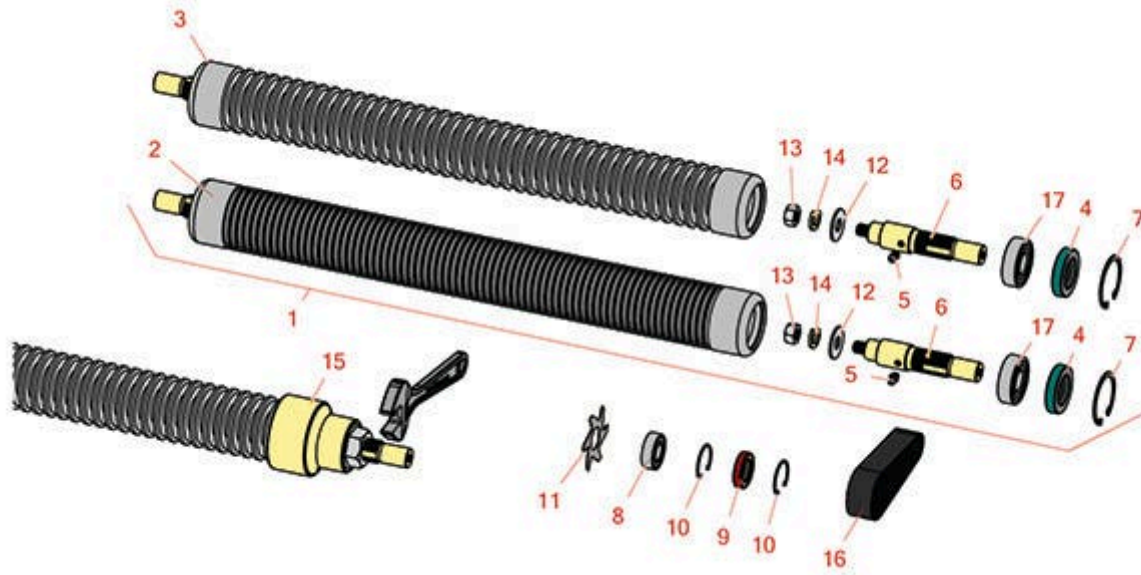

Replaces Jacobsen Greens King V & VI

Parts

Cutting Unit
Groomer Roller

All original equipment manufacturers names and part numbers are used for identification purposes only, and we are in no way implying that our products are original equipment parts. Prices subject to change without notice.

Replaces Jacobsen Greens King V & VI

Parts

Cutting Unit
Groomer Roller

Item No	R&R Part No.	OEM Part No.	Description	Qty Req	Order Quantity
---------	--------------	--------------	-------------	---------	----------------

Groomer Rollers

1	R100115		Groomer Roller - 22 in	1	
---	----------------	--	------------------------	---	--

Tech Note: Note: 2 1/2 in Dia w/1/4 Spacing:

2	R390899	390899	Roller Tube - Grooved 2.5 x 22 - 1/4 in Spacing	1	
---	----------------	--------	---	---	--

Replaces Jacobsen Greens King V & VI

Parts

Cutting Unit
Groomer Roller

Item No	R&R Part No.	OEM Part No.	Description	Qty Req	Order Quantity
15	R262		Bearing Puller - Fits Groomer Roller	1	
<i>Tech Note: Excellent tool to quickly remove bearings and shafts from R390899 and R390900 groomer rollers. Puller Fits Jacobsen & R&R 2-1/2" Groomer Rollers:</i>					
16	R365235	365235	Belt - Timing Fits 2-1/2 Groomers	1	
17	R365330	365330	Bearing	2	