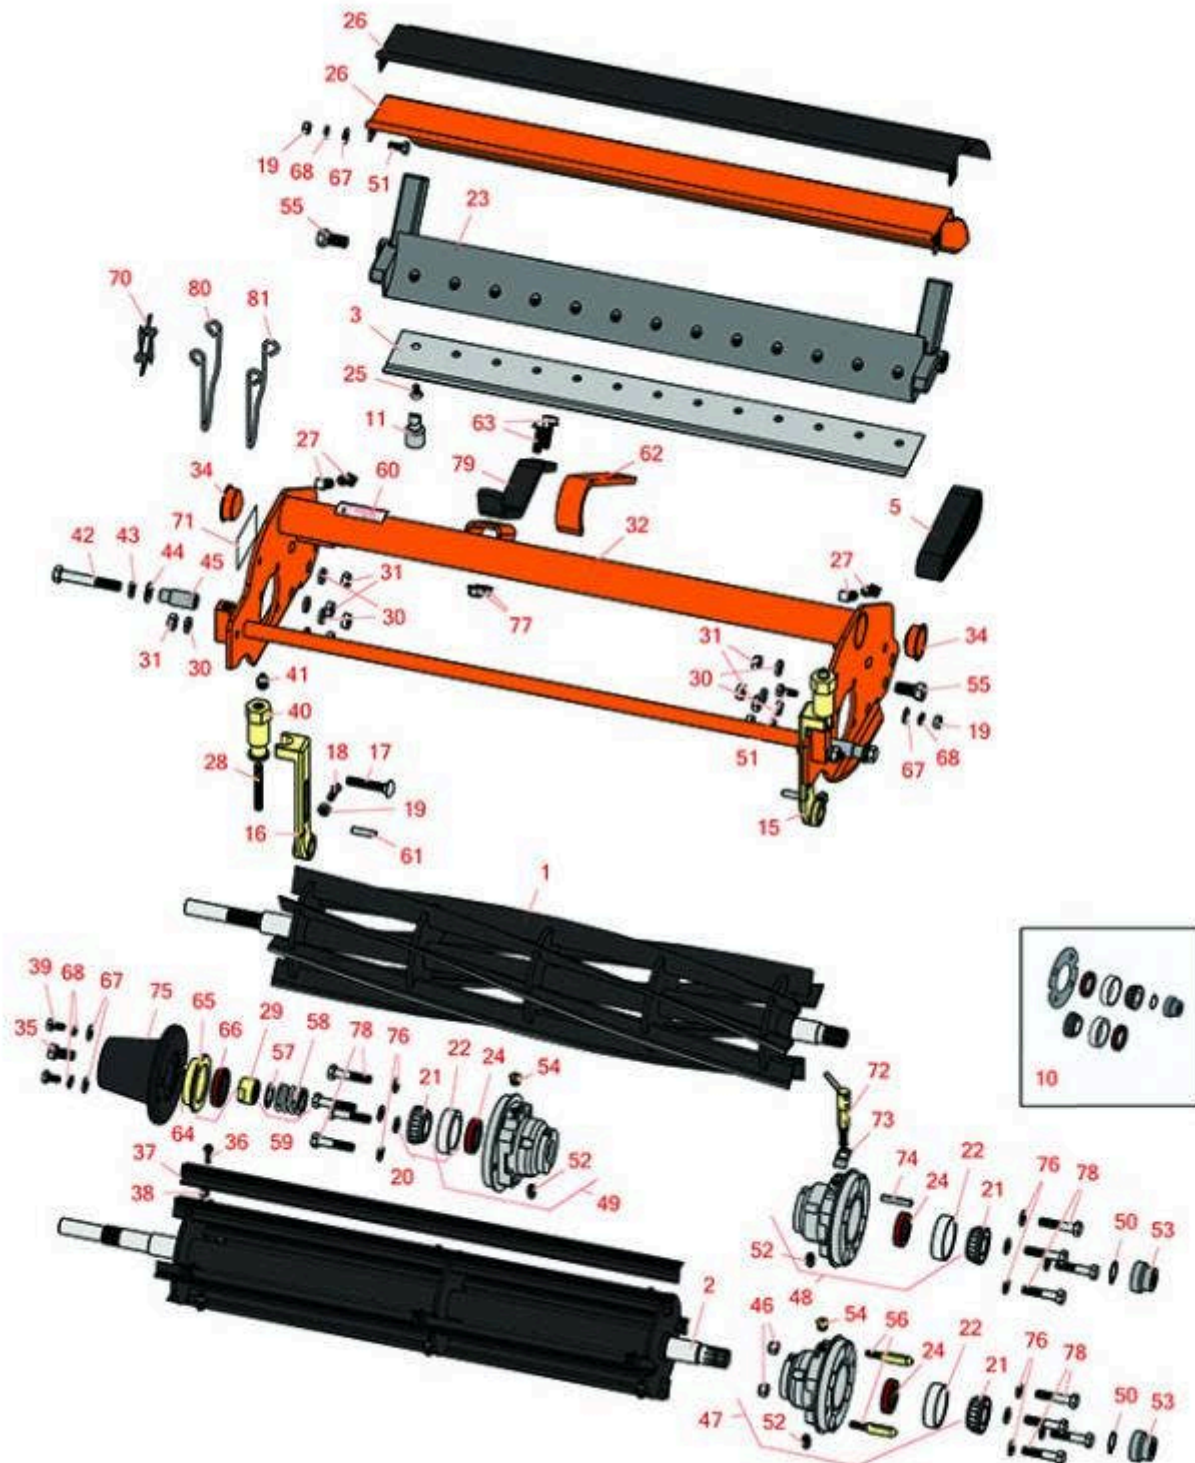

## Parts

Cutting Unit  
Reel & Bedknife

All original equipment manufacturers names and part numbers are used for identification purposes only, and we are in no way implying that our products are original equipment parts. Prices subject to change without notice.

## Parts

Cutting Unit  
Reel & Bedknife

Item No	R&R Part No.	OEM Part No.	Description	Qty Req	Order Quantity
22	<b>R254-79</b>	254-79, 4121175	Cup - Bearing	2	
<i>Tech Note: Use R254-79M installation mandrel to properly install race.:</i>					
23	<b>R220278</b>	121856, 220278, 5000415	Backing Bar - Cast	1	
24	<b>R336962</b>	336962	Seal	2	
25	<b>R101272</b>	101272, 3009138, 402578, 800813	Screw - Bedknife 1/4-20 x 1/2	13	
26	<b>R390950</b>	126724, 2810043, 390950	Shield - Grass	1	
26	<b>R2810043</b>	2810043	Shield - Grass	1	
27	<b>R412506</b>	412503, 412506	Screw - Bed Bar Adjusting	4	
28	<b>R343616</b>	343616, 443102	Stud	2	
29	<b>R364900</b>	364900	Nut - Reel Tension	1	
30	<b>R446136</b>	446134, 446136	Washer - Lock 5/16 Zinc	10	
31	<b>R443106</b>	443106	Nut - 5/16-18 Y/Zinc Plated	10	
32	<b>R122685</b>	119245, 122685, 503325	Frame	1	
32	<b>R5002577</b>	5002577	Frame - Reel	1	
34	<b>R285-14</b>		Plug - Pipe Frame	2	
35	<b>R400294</b>	400294	Screw - 3/8 24 x 3/4 Hex C/Zinc	1	