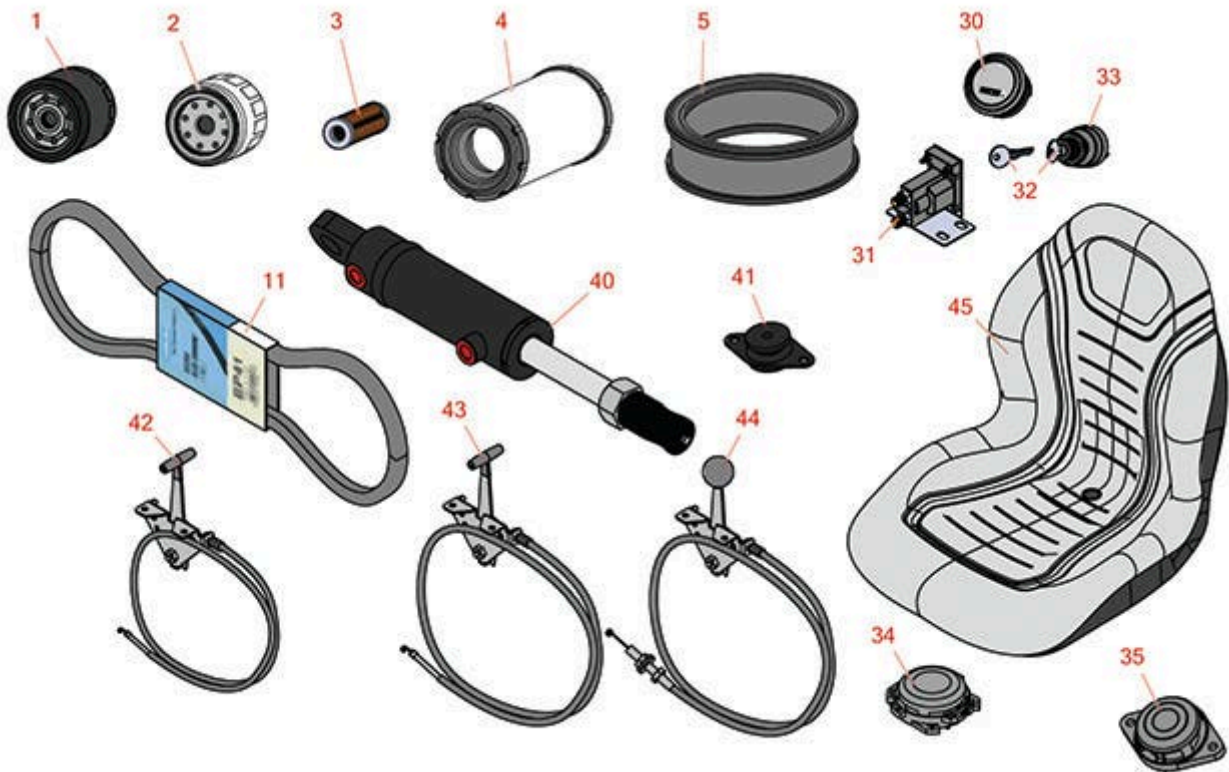

Replaces Jacobsen Greens King V & VI

Parts

Traction Unit

Filters, Gauges & Belts

All original equipment manufacturers names and part numbers are used for identification purposes only, and we are in no way implying that our products are original equipment parts. Prices subject to change without notice.

Replaces Jacobsen Greens King V & VI

Parts

Traction Unit

Filters, Gauges & Belts

Item No	R&R Part No.	OEM Part No.	Description	Qty Req	Order Quantity
Filters					
1	R5000078	5000078	Filter - Hydraulic	1	
1	R491056	5000440	Baldwin Oil Filter	1	
1	RRF10608	2208174, 5000440, 5003069	SilverGuard Oil Filter	1	
2	R42-9030	550556, 554011	Baldwin Oil Filter - Engine	1	
2	RRF10606	550556, 554011	SilverGuard Oil Filter - 2 3/4" Long	1	
3	R550489	1523143560, 1523143563, 5001190, 550489	Baldwin Fuel Filter	1	
3	RRF10517	550489	SilverGuard Fuel Filter	1	
3	RS691035	5000436	B-S Filter-Fuel	1	
3	RRF10503	5000436	SilverGuard Fuel Filter	1	
4	R93-2195	0840352, 5000913	Baldwin Air Filter	1	
4	RRF10125		SilverGuard Air Filter	1	
5	R394018	5000441	Baldwin Air Filter - Gas Engine	1	
5	RRF10102	5000441	SilverGuard Air Filter	1	
5	RS394018S	5000441	B-S Filter-A/C Cartridge	1	
Belts					
11	R3009565	3001869, 3009565	Belt - Diesel Eng. to Hyd Pump	1	
11	R336481	336481	Belt - Gas Eng. to Hyd Pump	1	

Replaces Jacobsen Greens King V & VI

Parts

Traction Unit

Filters, Gauges & Belts

Item No	R&R Part No.	OEM Part No.	Description	Qty Req	Order Quantity
---------	--------------	--------------	-------------	---------	----------------

Tech Note: This seat will not accept seat belts:

45	R120-5179	120-5179	Large Seat Cover - Gray	1	
----	------------------	----------	-------------------------	---	--

All original equipment manufacturers names and part numbers are used for identification purposes only, and we are in no way implying that our products are original equipment parts. Prices subject to change without notice.