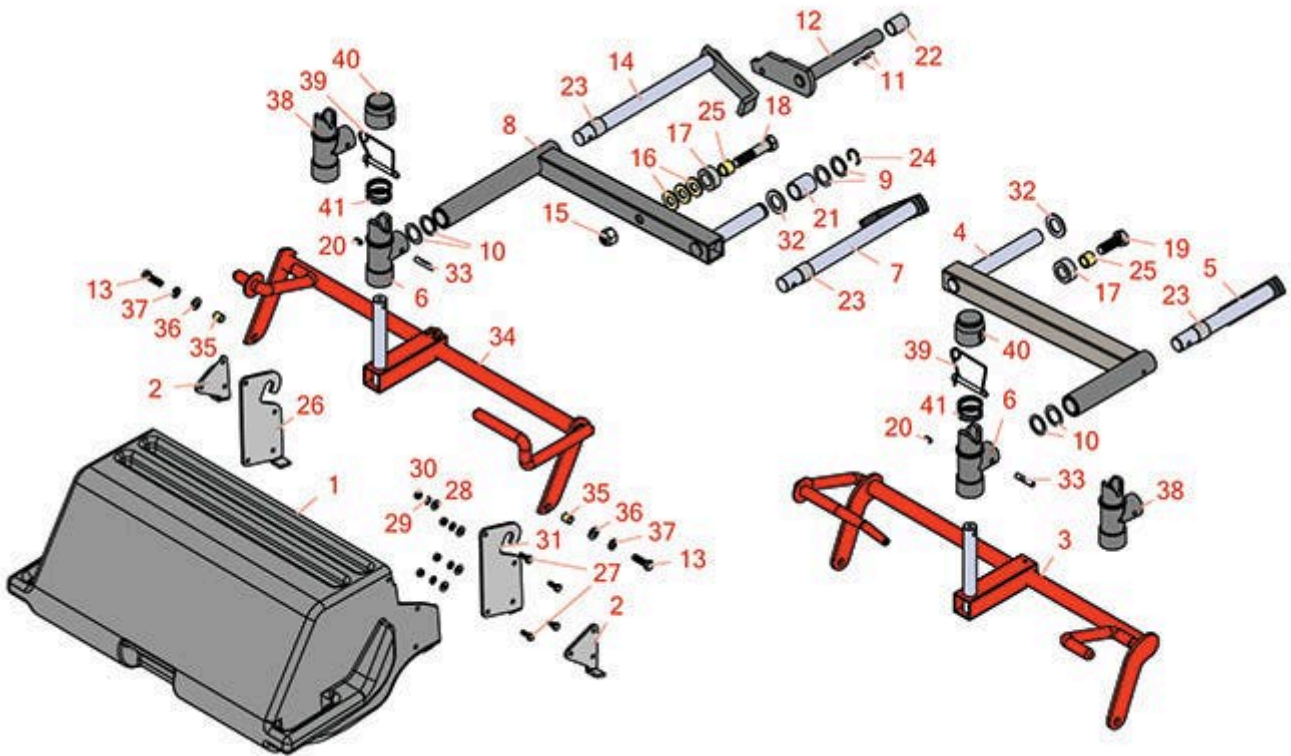

Replaces Jacobsen Greens King V & VI

Parts

Traction Unit

Grass Catcher & Lift Arm

All original equipment manufacturers names and part numbers are used for identification purposes only, and we are in no way implying that our products are original equipment parts. Prices subject to change without notice.