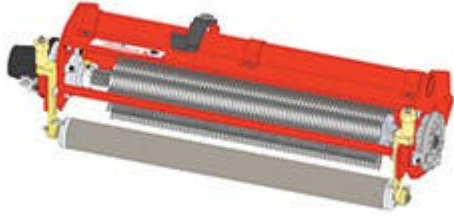

Replaces Jacobsen Greens King V & VI

Parts

Verti-Cut Unit

Complete Verti-Cut Unit

All original equipment manufacturers names and part numbers are used for identification purposes only, and we are in no way implying that our products are original equipment parts. Prices subject to change without notice.

Replaces Jacobsen Greens King V & VI

Parts

Verti-Cut Unit

Complete Verti-Cut Unit

Item No	R&R Part No.	OEM Part No.	Description	Qty Req	Order Quantity
---------	--------------	--------------	-------------	---------	----------------

Standard Verti-Cut Unit

1	R101218		Complete Standard Verti-Cut Unit - RH	0	
---	----------------	--	---------------------------------------	---	--

Tech Note: R&R Standard Verti-Cut Units Complete with: R335449 Verti-Cut Blades R158776 Solid Front Roller R158777 Solid Rear Roller: