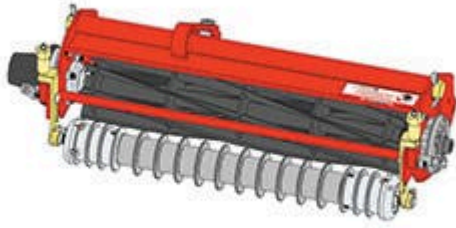

# Replaces Jacobsen LF-123 Parts

*Cutting Unit*

*Complete Cutting Unit*

All original equipment manufacturers names and part numbers are used for identification purposes only, and we are in no way implying that our products are original equipment parts. Prices subject to change without notice.

# Replaces Jacobsen LF-123 Parts

Cutting Unit

Complete Cutting Unit

Item R&R  
No Part No.

OEM  
Part No.

Description

Qty  
Req

Order  
Quantity