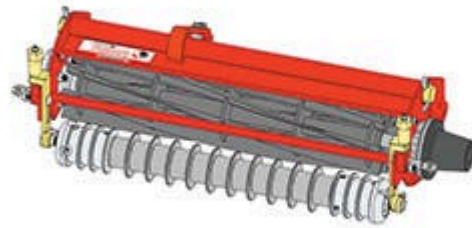

# Replaces Jacobsen LF-123 Parts

*Cutting Unit*

*Complete Cutting Unit*

All original equipment manufacturers names and part numbers are used for identification purposes only, and we are in no way implying that our products are original equipment parts. Prices subject to change without notice.

# Replaces Jacobsen LF-123 Parts

Cutting Unit

Complete Cutting Unit

Item R&R  
No Part No.

OEM  
Part No.

Description

Qty  
Req

Order  
Quantity