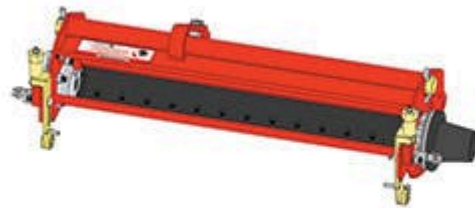

# Replaces Jacobsen LF-123 Parts

*Cutting Unit*

*Complete Cutting Unit*

All original equipment manufacturers names and part numbers are used for identification purposes only, and we are in no way implying that our products are original equipment parts. Prices subject to change without notice.

# Replaces Jacobsen LF-123 Parts

Cutting Unit

Complete Cutting Unit

Item R&R  
No Part No.

OEM  
Part No.

Description

Qty  
Req

Order  
Quantity