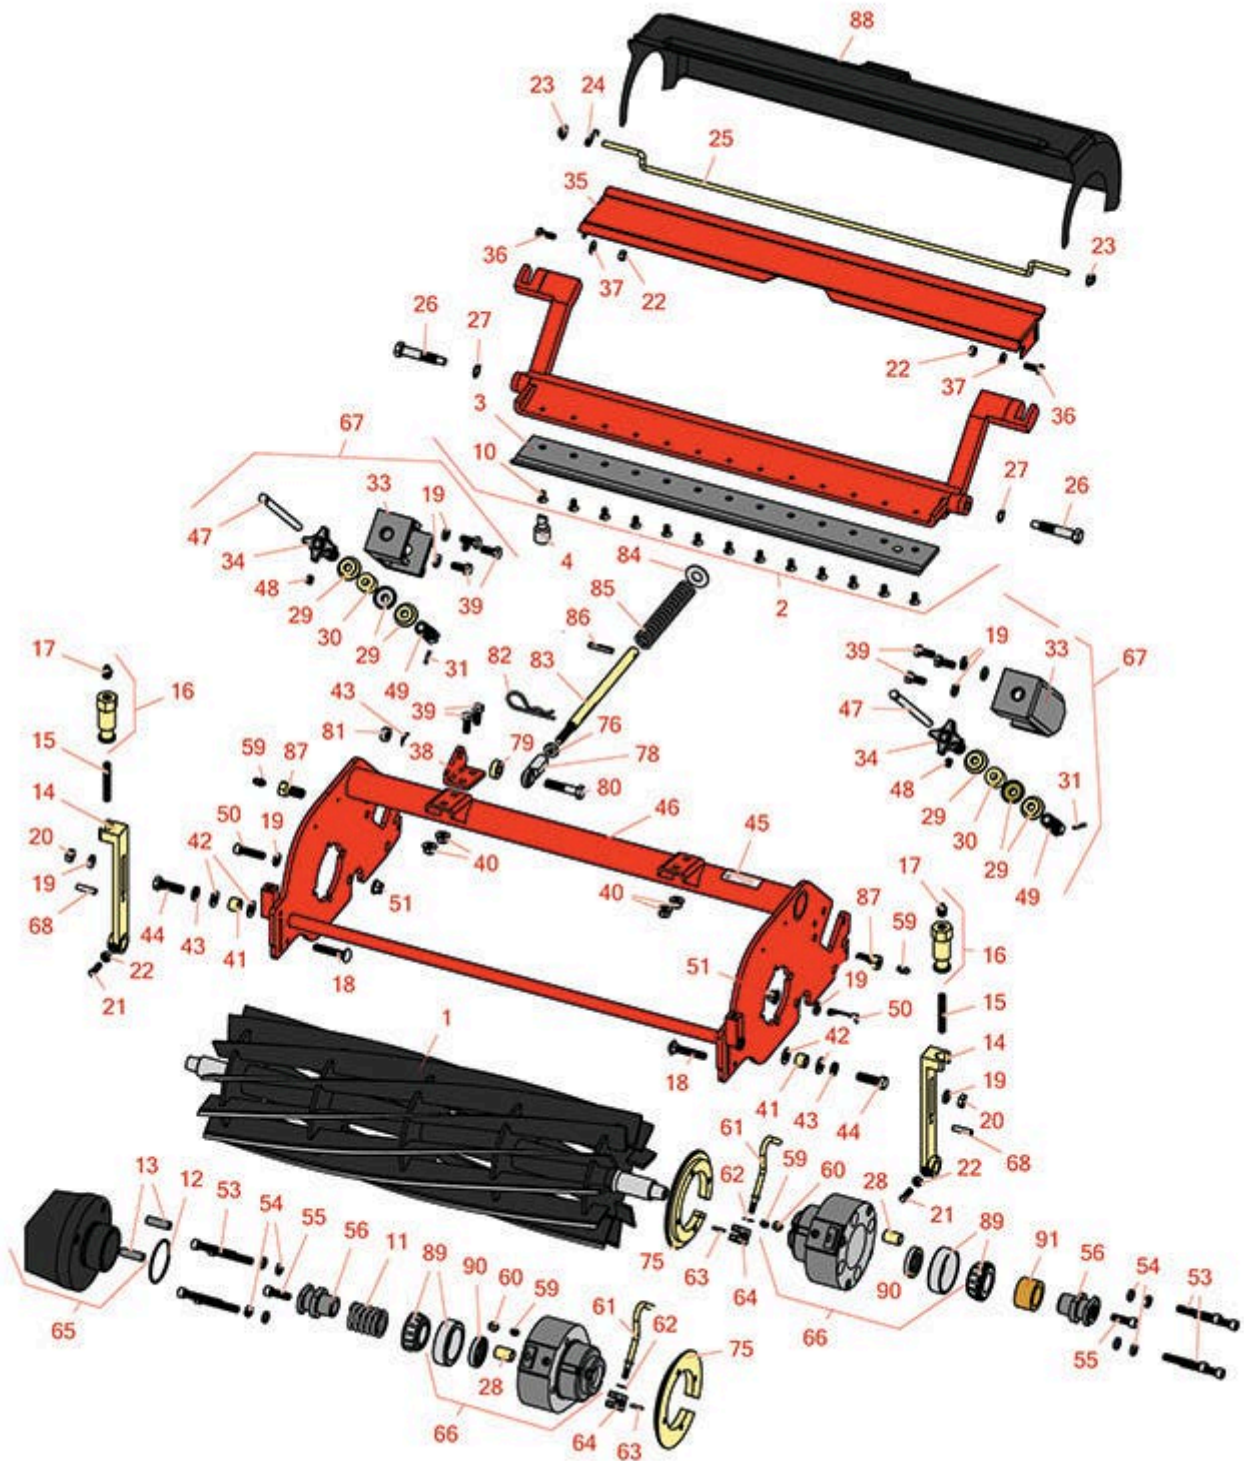

Replaces Jacobsen LF-570 Parts

7" Cutting Unit
Reel & Bedknife

All original equipment manufacturers names and part numbers are used for identification purposes only, and we are in no way implying that our products are original equipment parts. Prices subject to change without notice.

Replaces Jacobsen LF-570 Parts

7" Cutting Unit
Reel & Bedknife

Item No	R&R Part No.	OEM Part No.	Description	Qty Req	Order Quantity
---------	--------------	--------------	-------------	---------	----------------

Other Parts Available

10	R101272	101272, 3009138, 402578, 800813	Screw - Bedknife 1/4-20 x 1/2	13	
----	---------	--	-------------------------------	----	--

All original equipment manufacturers names and part numbers are used for identification purposes only, and we are in no way implying that our products are original equipment parts. Prices subject to change without notice.

Replaces Jacobsen LF-570 Parts

7" Cutting Unit
Reel & Bedknife

Item No	R&R Part No.	OEM Part No.	Description	Qty Req	Order Quantity
11	R3004734	3004734	Spring - Compression	1	
12	R3006021	3006021	O-Ring	1	
13	R3006022	3006022	Pin - Hardened Counter Balance	2	
14	R3004738	3004738	Adjuster - Front Roller	2	
15	R343616	343616, 443102	Stud	2	
16	R365009	3005692, 365009, 365170, 441674	Knob - Adjusting Roller	2	
17	R471219	366852, 471219	Zerk - Grease	2	
18	R441674	441674	Screw - 5/16-18 x 1-3/4 Carriage	2	
19	R446136	446134, 446136	Washer - Lock 5/16 Zinc	2	
20	R443106	443106	Nut - 5/16-18 Y/Zinc Plated	2	
21	R352737	352737	Screw - Set 1/4 x 7/8 Sq Head	2	
22	R443102	443102	Nut - 1/4-20 Yellow Zinc	4	
23	R445525	445525	Nut - 1/4 Pal	2	
24	R3009281	3009281	Spring - Torsion 22 Roller	1	
25	R3009280	3009280	Scraper - 22 Rear Roller (Rod)	1	
26	R347169	347169, 365501	Stud - Backing RH 2-5/16	2	
27	R454017	454017	Shim - Bed Bar Bolt	2	
28	R545940	2500759, 545940	Bushing	2	