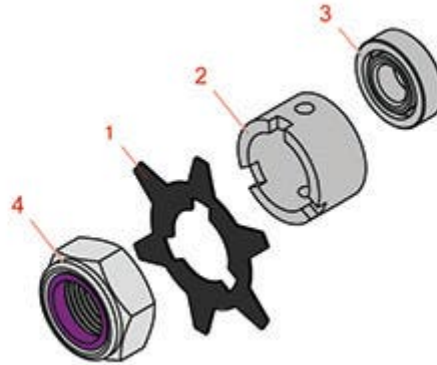

Replaces John Deere 2500 Riding Greens Mower Parts

*Cutting Unit - Serial up to 030000
Greens Tender*

All original equipment manufacturers names and part numbers are used for identification purposes only, and we are in no way implying that our products are original equipment parts. Prices subject to change without notice.

Replaces John Deere 2500 Riding Greens Mower Parts

*Cutting Unit - Serial up to 030000
Greens Tender*

Item No	R&R Part No.	OEM Part No.	Description	Qty Req	Order Quantity
1	RET14707	ET14707	Verti-Cut Blade - .025 x 2.375	72	
2	RET14917	ET14917	Spacer	1	
3	RET16026	ET16026	Bearing	4	
4	RN198341	N198341	Nut - Nyloc 7/8-14	1	