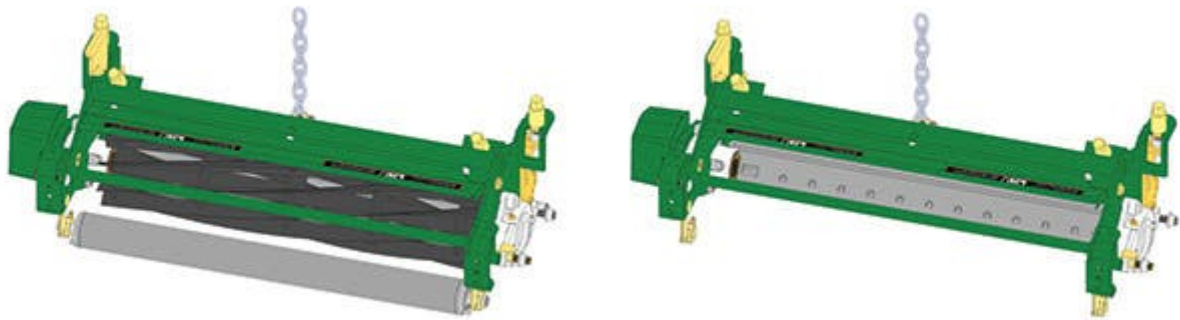

Replaces John Deere 2500 Riding Greens Mower Parts

Cutting Unit - Serial up to 030000
Complete Cutting Unit

All original equipment manufacturers names and part numbers are used for identification purposes only, and we are in no way implying that our products are original equipment parts. Prices subject to change without notice.

Replaces John Deere 2500 Riding Greens Mower Parts

Cutting Unit - Serial up to 030000
Complete Cutting Unit

Item No	R&R Part No.	OEM Part No.	Description	Qty Req	Order Quantity
---------	--------------	--------------	-------------	---------	----------------

Standard Cutting Unit

1	R130120	BM18973	Complete Standard Cutting Unit	0	
---	----------------	---------	--------------------------------	---	--

Tech Note: R&R Cutting Units Complete with RAET10826 9 Blade Reel, RET14402 Thin Bedknife, RAMT1061 Grooved Front Roller & RAMT1060 Solid Rear Roller: