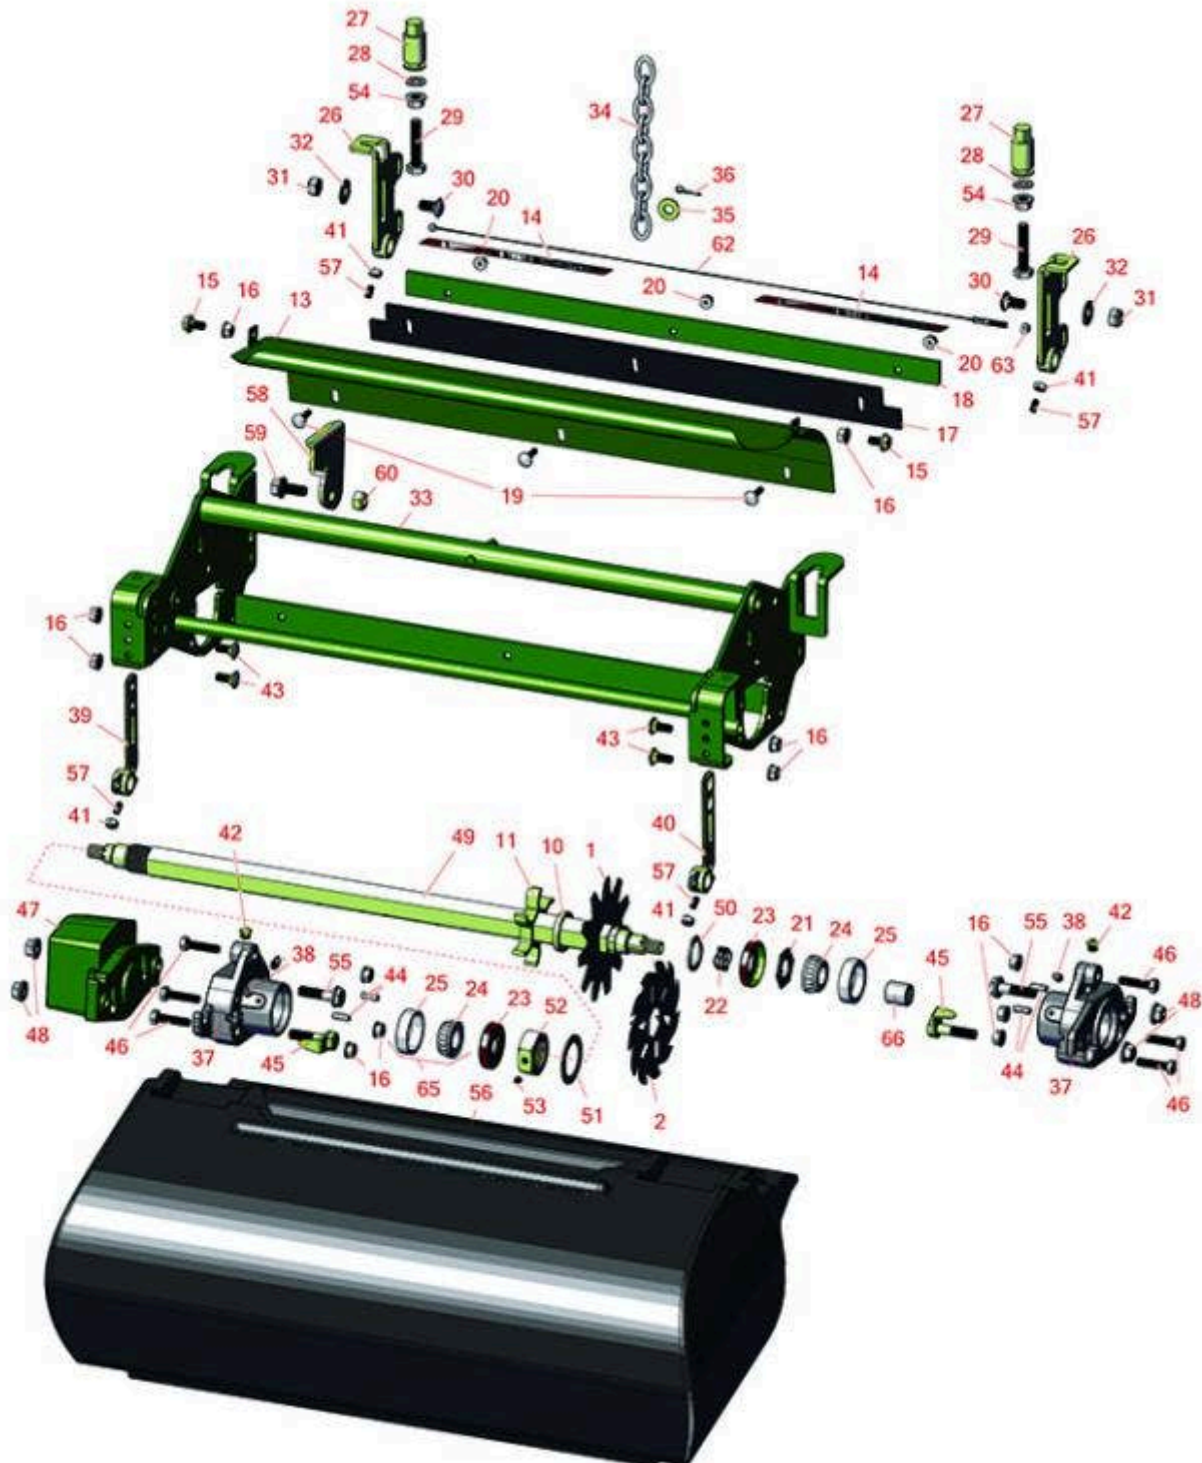

Replaces John Deere 2500 Riding Greens Mower Parts

Verti-Cut Unit - Serial up to 030000
Verti-Cut Reel & Frame

All original equipment manufacturers names and part numbers are used for identification purposes only, and we are in no way implying that our products are original equipment parts. Prices subject to change without notice.

Replaces John Deere 2500 Riding Greens Mower Parts

Verti-Cut Unit - Serial up to 030000
Verti-Cut Reel & Frame

Item No	R&R Part No.	OEM Part No.	Description	Qty Req	Order Quantity
---------	--------------	--------------	-------------	---------	----------------

Verti-Cut Blades

1	RAMT2703	AMT2703, ET17719	Blade - Vertical Mower	27	
2	R150209C	TCU26776	Verti-Cut Blade - Carbide Tipped 2mm	27	
2	R150109C		Verti-Cut Blade - Carbide Tipped 1.2mm	27	

Other Parts Available

Replaces John Deere 2500 Riding Greens Mower Parts

Verti-Cut Unit - Serial up to 030000
Verti-Cut Reel & Frame

Item No	R&R Part No.	OEM Part No.	Description	Qty Req	Order Quantity
<i>Tech Note: Use R254-79M installation mandrel to properly install race.:</i>					
26	RAMT5112	AMT5112	Bracket - Roller RH Rear	1	
26	RAMT5113	AMT5113	Bracket - Roller LH Rear	1	
27	RMT6483	MT6483	Nut - Adjusting Rear Roller	2	
28	R453011	24M7096	Washer - Flat 3/8 SAE Y/Zinc	2	
29	R19M7383	19M7383	Bolt - Rear Roller Adj 55 mm Long	2	
30	R03M7307	03M7307	Bolt - Carriage M10	2	
31	R14M7517	14M7517	Locknut - 10mm x 1.5 ESNA	2	
32	R24H1307	24H1307	Washer - Flat 13/32 x 1 x 1/16	4	
33	RAMT2574	AMT2574	Frame - Verticut	1	
34	RAMT1479	AMT1479	Chain - Link	1	
35	R24H1682	24H1682	Washer - 13/32 x 7/8 x 1/8	1	
36	R11M7012	11M7012	Pin - Cotter 1/8 x 5/8	2	
37	RMT7294	MT2647, MT7294	Housing - Reel	2	
38	R302-5	JD7797, JD7842, JD7844	Fitting - Grease	2	
39	RMT3015	MT3015	Bracket - RH - Extended	2	
40	RMT3072	MT3072	Bracket - LH - Extended	2	
41	R3219-1	14H860	Nut - 1/4-28	2	
42	R170714	E14814	Fitting - Pressure Relief	2	
43	R03M7184	03M7184	Bolt - Carriage M8	4	