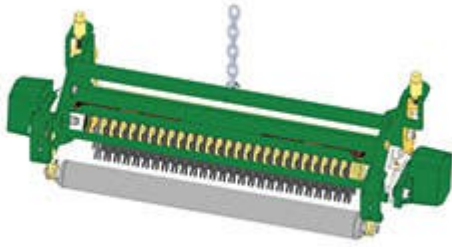

Replaces John Deere 2500 Riding Greens Mower Parts

Verti-Cut Unit - Serial up to 030000

Complete Verti-Cut Unit

All original equipment manufacturers names and part numbers are used for identification purposes only, and we are in no way implying that our products are original equipment parts. Prices subject to change without notice.

Replaces John Deere 2500 Riding Greens Mower Parts

Verti-Cut Unit - Serial up to 030000
Complete Verti-Cut Unit

Item No	R&R Part No.	OEM Part No.	Description	Qty Req	Order Quantity
---------	--------------	--------------	-------------	---------	----------------

Standard Verti-Cut Unit

1	R130125	BM19916	Complete Standard Verti-Cut Unit	0	
---	----------------	---------	----------------------------------	---	--

Tech Note: R&R Verti-Cut Units Complete with RAMT2703 Verti-Cut Blades, RAET10111 Solid Front Roller & RAMT1060 Solid Rear Roller:

Custom Cutting Unit

2	R130125-SPL		Custom Verti-Cut Unit	0	
---	--------------------	--	-----------------------	---	--

Tech Note: R&R Custom Cutting Unit price does not include Verti-Cut Reel, Front Roller and Rear Roller. Select these options from the parts list to complete custom unit.: