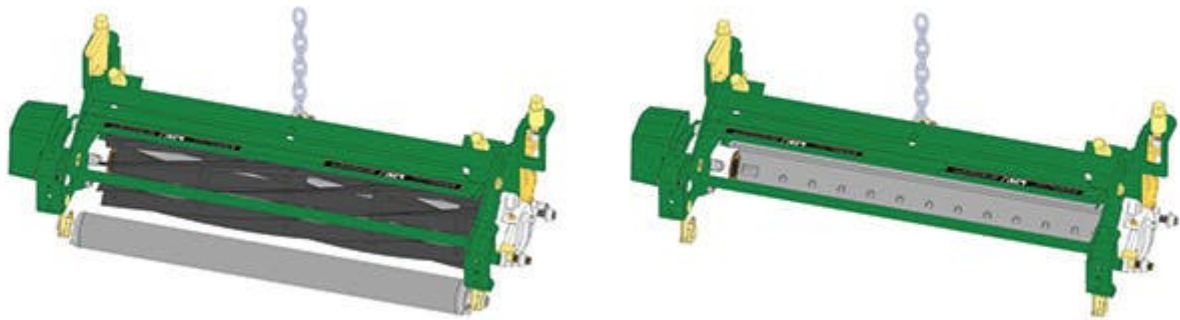

# Replaces John Deere 2500B Riding Greens Mower Parts

*Cutting Unit - Serial up to 030000*  
*Complete Cutting Unit*

All original equipment manufacturers names and part numbers are used for identification purposes only, and we are in no way implying that our products are original equipment parts. Prices subject to change without notice.

# Replaces John Deere 2500B Riding Greens Mower Parts

Cutting Unit - Serial up to 030000  
Complete Cutting Unit

Item No	R&R Part No.	OEM Part No.	Description	Qty Req	Order Quantity
---------	--------------	--------------	-------------	---------	----------------

## Standard Cutting Unit

1	<b>R130120</b>	BM18973	Complete Standard Cutting Unit	0	
---	----------------	---------	--------------------------------	---	--

*Tech Note: R&R Cutting Units Complete with RAET10826 9 Blade Reel, RET14402 Thin Bedknife, RAMT1061 Grooved Front Roller & RAMT1060 Solid Rear Roller:*