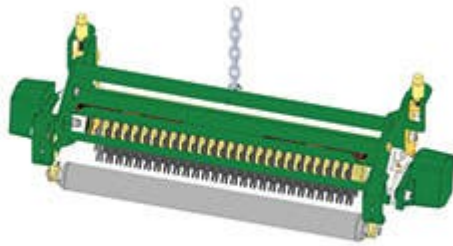

# Replaces John Deere 2500B Riding Greens Mower Parts

*Verti-Cut Unit - Serial up to 030000*

*Complete Verti-Cut Unit*

All original equipment manufacturers names and part numbers are used for identification purposes only, and we are in no way implying that our products are original equipment parts. Prices subject to change without notice.

# Replaces John Deere 2500B Riding Greens Mower Parts

Verti-Cut Unit - Serial up to 030000  
Complete Verti-Cut Unit

Item No	R&R Part No.	OEM Part No.	Description	Qty Req	Order Quantity
---------	--------------	--------------	-------------	---------	----------------

## Standard Verti-Cut Unit

1	<b>R130125</b>	BM19916	Complete Standard Verti-Cut Unit	0	
---	----------------	---------	----------------------------------	---	--

*Tech Note: R&R Verti-Cut Units Complete with RAMT2703 Verti-Cut Blades, RAET10111 Solid Front Roller & RAMT1060 Solid Rear Roller:*

## Custom Cutting Unit

2	<b>R130125-SPL</b>		Custom Verti-Cut Unit	0	
---	--------------------	--	-----------------------	---	--

*Tech Note: R&R Custom Cutting Unit price does not include Verti-Cut Reel, Front Roller and Rear Roller. Select these options from the parts list to complete custom unit.:*